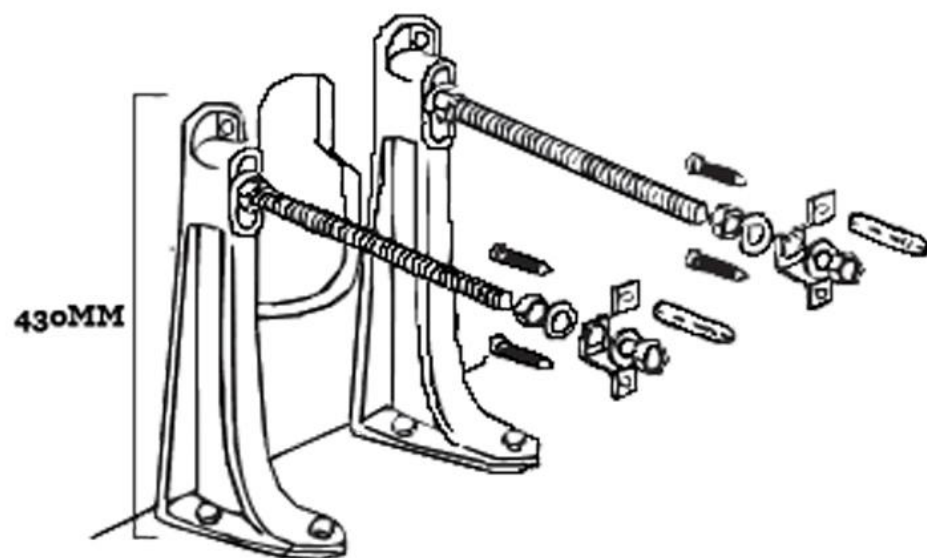

FOR SOLID FLOOR

STEEL PLATE

FOR SOLID FLOOR

430MM