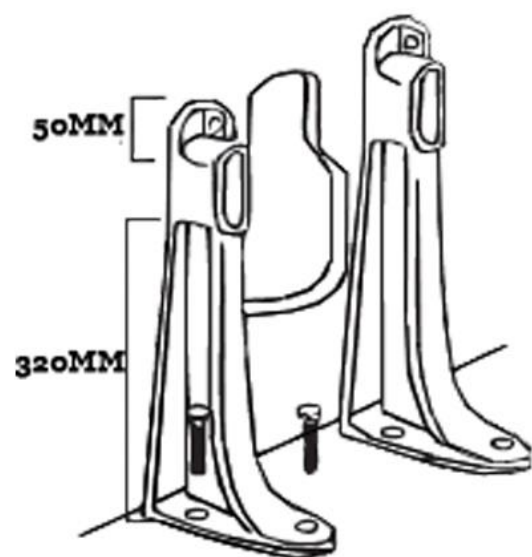

FOR SOLID FLOOR

STEEL PLATE

FOR SOLID FLOOR

430MM