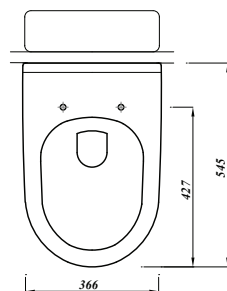

Shown: Back to wall W and gloss white furniture.
DS4BTWSETSC

CI/SFB
(74)

Overview:

Contemporary, stylish and bold. The striking appearance of this back to wall WC is designed to complement a wide range of modern bathroom décors. It is ideal for matching with our furniture ranges.

Key product features:

- Horizontal outlet
- CE Compliant
- Bold design
- Water saving option

Product:	Pan	Soft close seat
Code:	DS4BTWSETSC	
Weight in kg:	26.1	2.4
Colour:	White	
Material:	Vitreous china	Plastic
Standard:	EN997-4A-CL2	n/a
DOP:	WCBTW2	n/a
BiM download:	x	x
CAD download:	✓	✓
Flushing volume:	6/4ltr and 4/2.6ltr	
Flushing mechanism:	Dual flush push button	
PB concealed cisterns:	BTWCOMPACT2 / BTWPBCI	
Lever concealed cisterns:	BTWLEVCI / BTWPHACI	
Inlet:	Subject to cistern	
WRAS:	All Lecico fittings are WRAS approved	

Special notes

Pan fixes to floor using side fixing bracket supplied with pan.
Furniture shown available in other colours / size options.
For alternative seats, please check specification to ensure fit

All dimensions are approximate and subject to normal ceramic variation.
Although every effort is made not to change the above product specification, Lecico reserve the right to do so without prior notification if necessary.