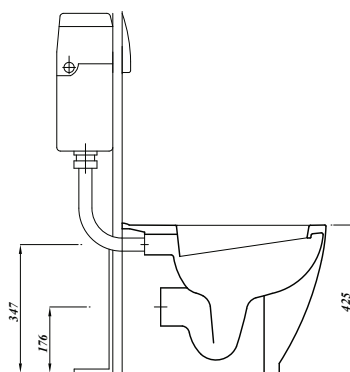

Shown: Back to wall W and gloss white furniture.
DS4BTWSETSC

CI/SFB
(74)

Overview:

Contemporary, stylish and bold. The striking appearance of this back to wall WC is designed to complement a wide range of modern bathroom décors. It is ideal for matching with our furniture ranges.

Key product features:

- Horizontal outlet
- CE Compliant
- Bold design
- Water saving option

Product:	Pan	Soft close seat
Code:	DS4BTWSETSC	
Weight in kg:	26.1	2.4
Colour:	White	
Material:	Vitreous china	Plastic
Standard:	EN997-4A-CL2	n/a
DOP:	WCBTW2	n/a
BiM download:	x	x
CAD download:	✓	✓
Flushing volume:	6/4ltr and 4/2.6ltr	
Flushing mechanism:	Dual flush push button	
PB concealed cisterns:	BTWCOMPACT2 / BTWPBCI	
Lever concealed cisterns:	BTWLEVCI / BTWPHACI	
Inlet:	Subject to cistern	
WRAS:	All Lecico fittings are WRAS approved	

Special notes

Pan fixes to floor using side fixing bracket supplied with pan.
Furniture shown available in other colours / size options.
For alternative seats, please check specification to ensure fit

All dimensions are approximate and subject to normal ceramic variation.
Although every effort is made not to change the above product specification, Lecico reserve the right to do so without prior notification if necessary.