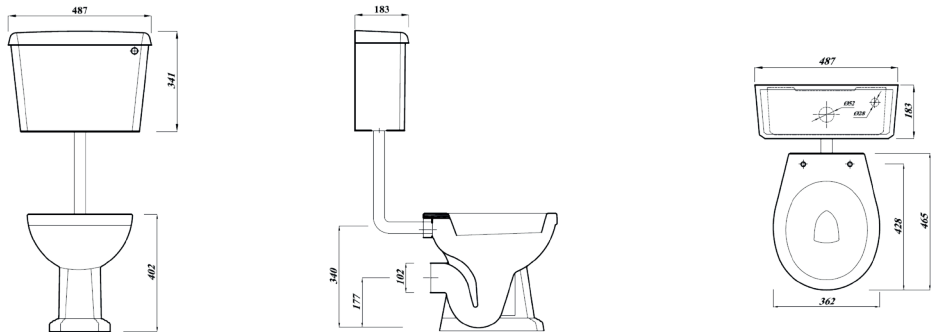

CI/SFB
(74)

Overview:

This low level WC epitomises classic English Victorian design with the benefits of modern manufacturing techniques.

Key product features:

- Horizontal outlet
- CE Compliant
- Traditional design

Product:	Pan	Cistern	Soft close seat
Code:	CSLLWCSETSC		
Weight in kg:	12.8	14	2
Colour:	White		
Material:	Vitreous china		Plastic
Standard:	EN997-CL1-6A+CL2		n/a
DOP:	WCC1		n/a
BiM download:	x	x	x
CAD download:	✓	✓	n/a
Flushing volume	6/4ltr standard		
Flushing mechanism	Dual flush lever		
Inlet	Bottom inlet RH		
WRAS	all Lecico fittings are WRAS approved		

Shown: Low level WC with soft close seat.
CSLLWCSETSC

Special notes

Pan fixes directly to floor - Screws not supplied.
Cistern can be fixed to a wall.
Cistern supplied with mechanism and chrome effect flush pipe.
For alternative seats, please check specification to ensure fit

All dimensions are approximate and subject to normal ceramic variation.
Although every effort is made not to change the above product specification, Lecico reserve the right to do so without prior notification if necessary.