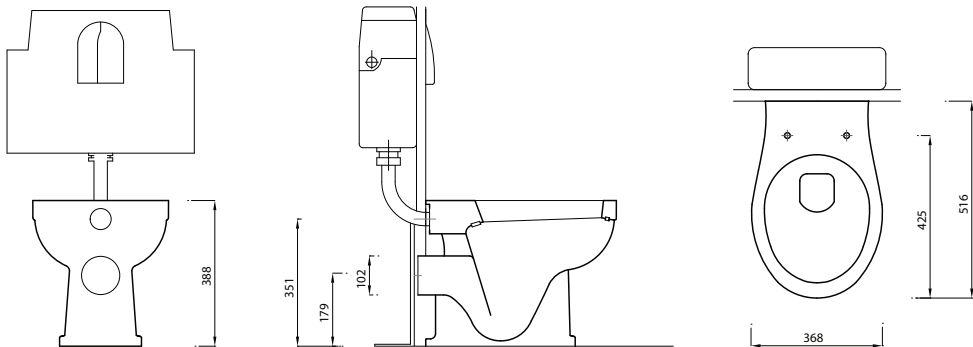

Shown: Back to wall WC and soft close seat, Semi recessed basin and Cambridge furniture.
CSBWTSETSC - CSSR58BA1 - CAMSRBUSG - CAMWCUSG - CAMTALLSG

Classic Series

CI/SFB
(74)

Overview:

With strong lines and exquisite detail, this back to wall WC combines the styling of yester year with the functionality required for modern living.

Key product features:

- Horizontal outlet
- CE Compliant
- Neo classical design

Product:	Pan	Soft close seat
Code:	CSBWTSETSC	
Weight in kg:	22	2
Colour:	White	
Material:	Vitreous china	Plastic
Standard:	EN997-CL1-6A+CL2	n/a
DOP:	WCBTW1	n/a
BiM download:	×	×
CAD download:	✓	✓
Flushing volume:	6/4ltr	
Flushing mechanism:	Dual flush push button	
PB concealed cisterns:	BTWCOMPACT2 / BTWPBCI	
Lever concealed cisterns:	BTWLEVCI / BTWPHACI	
Inlet:	Subject to cistern	
WRAS:	All Lecico fittings are WRAS approved	

Special notes:

Can also be used with furniture.
For alternative seats, please check specification to ensure fit

All dimensions are approximate and subject to normal ceramic variation.
Although every effort is made not to change the above product specification, Lecico reserve the right to do so without prior notification if necessary.