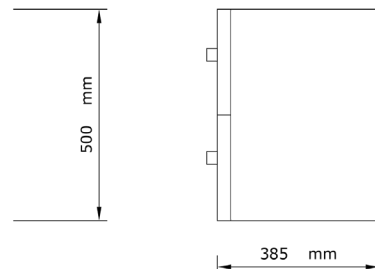

CI/SFB
(74)

Overview:

This wide two drawer bathroom furniture unit is available with the options of a sit in basin or a worktop to allow the mounting of a suitable free-standing basin. This basins 800mm width provides lots of usable space and storage.

Key product features:

- Pre-built rigid unit
- Soft close drawers
- Wall mounted modern design
- 18mm carcass

Product:	800mm 2 drawer unit & basin	800mm 2 drawer unit & worktop
Gloss white code:	CALWMUSL2GW	CALWMMU2GW
Dark elm code:	CALWMUSL2DE	CALWMMU2DE
Gloss grey code:	CALWMUSL2GR	CALWMMU2GR
Driftwood code:	CALWMUSL2DW	CALWMMU2DW
Weight in kg:	26	22
Colour:	Choice of gloss white or dark elm, gloss grey or driftwood	
Material:	MFC & Vitreous china	MFC
Standard:	n/a	n/a
DOP:	n/a	n/a
BiM download:	x	x
CAD download:	x	x

Shown: 800mm two drawer unit in Gloss grey with inset basin, mono mixer tap.
CALWMUSL2GR - TPPRAMONO

Front

Side

Special notes

Door handles are supplied but not installed to prevent damage during transportation.
Basin features an internal overflow and is only available with a single tap hole.
Worktop height is 25mm, basin height is 15mm.