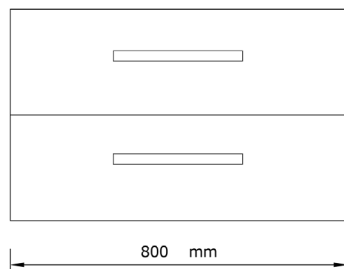

CI/SFB
(74)

Overview:

This wide two drawer bathroom furniture unit is available with the options of a sit in basin or a worktop to allow the mounting of a suitable free-standing basin. This basins 800mm width provides lots of usable space and storage.

Key product features:

- Pre-built rigid unit
- Soft close drawers
- Wall mounted modern design
- 18mm carcass

Product:	800mm 2 drawer unit & basin	800mm 2 drawer unit & worktop
Gloss white code:	CALWMUSL2GW	CALWMMU2GW
Dark elm code:	CALWMUSL2DE	CALWMMU2DE
Gloss grey code:	CALWMUSL2GR	CALWMMU2GR
Driftwood code:	CALWMUSL2DW	CALWMMU2DW
Weight in kg:	26	22
Colour:	Choice of gloss white or dark elm, gloss grey or driftwood	
Material:	MFC & Vitreous china	MFC
Standard:	n/a	n/a
DOP:	n/a	n/a
BiM download:	x	x
CAD download:	x	x

Shown: 800mm two drawer unit in Gloss grey with inset basin, mono mixer tap.
CALWMUSL2GR - TPPRAMONO

Front

Side

Special notes

Door handles are supplied but not installed to prevent damage during transportation.
Basin features an internal overflow and is only available with a single tap hole.
Worktop height is 25mm, basin height is 15mm.