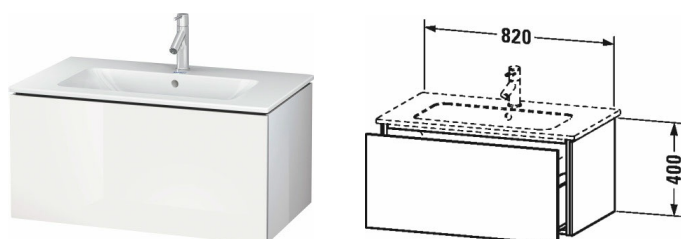

Vanity unit wall-mounted # LC6141

| < 820 mm > |

Vanity unit wall-mounted	Dimension	Weight	Order number
1 pull-out compartment, for ME by Starck # 233683, 234583, 234683			
Colors			
M03 Jade High Gloss Lacquer M07 Concrete Grey Matt Decor M09 Light Blue Matt Decor M10 Apricot Pearl High Gloss Lacquer M11 Cashmere Oak M12 Brushed Oak M13 American Walnut (Real wood veneer) M14 Terra M18 White Matt M20 Apricot Pearl Satin Matt Lacquer M21 Walnut Dark Decor M22 White High Gloss (Decor) M27 White Lilac High Gloss Lacquer M31 Pine Silver M38 Dolomiti Grey High Gloss Lacquer M40 Black high gloss M43 Basalt Matt M47 Stone blue high gloss M49 Graphite Matt M51 Pine Terra M52 European Oak M53 Chestnut Dark M61 Olive brown high gloss M69 Brushed Walnut M71 Mediterranean Oak M72 Brushed Dark Oak M73 Tecino Cherry Tree M75 Linen M79 Natural Walnut M85 White High Gloss (Laquer) M86 Cappuccino M87 White lilac satin matt M89 Flannel Grey High Gloss Lacquer M90 Flannel Grey Satin Matt Lacquer M91 Taupe Decor			
Variant			
	820 x 481 mm		LC6141
Infobox			
Installation only in combination with space saving siphon (# 005076 is recommended), Interior modules can not be retrofitted and are factory installed., Required specification for ordering:; - interior system yes / no, - walnut 77 or maple 78			
Accessory			
Additional modules Interior system in maple or walnut solid wood, for cabinet widths 820 mm	820 mm		UV9832
Suitable products			
Washbasin, furniture washbasin with overflow, with tap platform, 830 x 490 mm	830 x 490 mm		233683
Furniture washbasin asymmetric with overflow, with tap platform, bowl on left side, 830 x 490 mm	830 x 490 mm		234583
Furniture washbasin asymmetric with overflow, with tap platform, bowl on right side, 830 x 490 mm	830 x 490 mm		234683