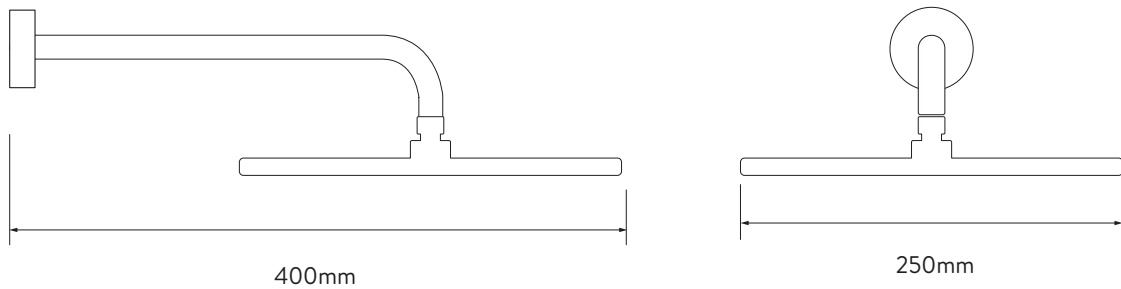

# DREAM™ DCV MIXER SHOWER

WITH FIXED WALL DRENCHER - HP/COMBI

## DIMENSIONAL DRAWINGS

### TECHNICAL SPECIFICATIONS

MINIMUM PRESSURE REQUIREMENTS	1 bar
MAXIMUM PRESSURE REQUIREMENTS	5 bar
INLET FITTING CONNECTIONS	3/4" BSP female inlet connections
INLET SUPPLY POSITIONS	Hot/left, cold/right
OUTLET CONNECTIONS	3/4" BSP female connections
VALVE INLET CENTRES	140mm
SUPPLY TEMPERATURE	5 - 20°C Cold Supply 55 - 65°C Hot Supply
WATER SYSTEM	HP / Combi
FEATURES	Luxury brass valve control knobs with chrome finish Eco-spray setting can deliver water savings of up to 25% Easy clean nozzles Simple switching between adjustable shower head and drencher head Temperature override button Drencher head - 1 spray pattern
COLOUR	Chrome
GUARANTEE PERIOD	5 year guarantee (Valve) 2-year guarantee (head and kit)