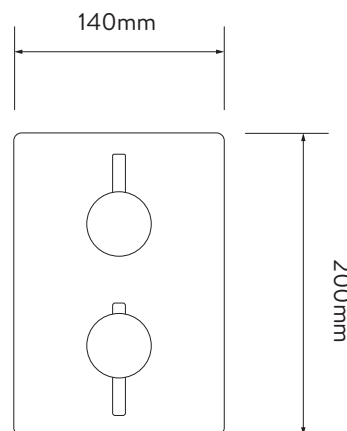

CONTROLLER