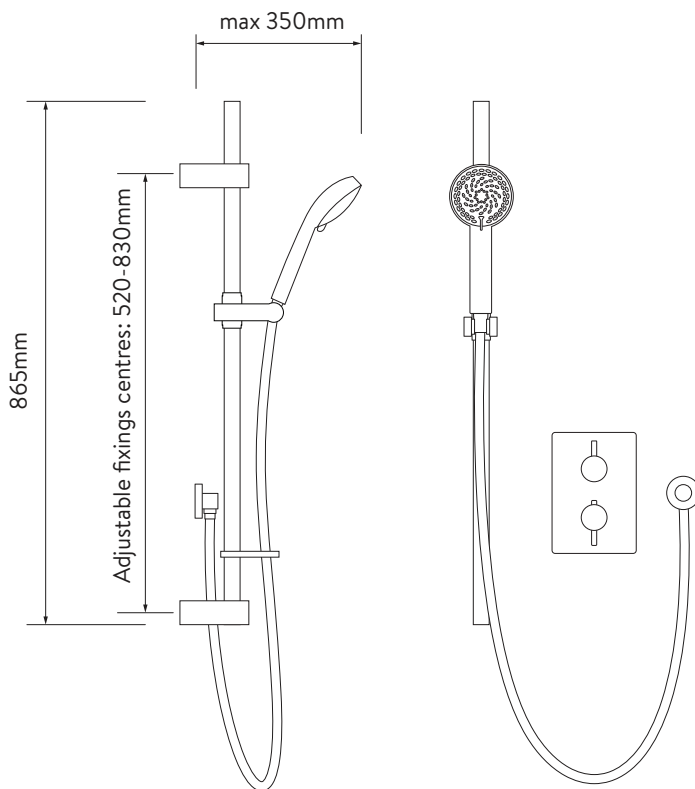

AQUALISA

DRMDCV001

DREAM™ DCV MIXER SHOWER

WITH ADJUSTABLE HEAD - HP/COMBI

DIMENSIONAL DRAWINGS

CONTROLLER

AQUALISA

DRMDCV001

DREAM™ DCV MIXER SHOWER

WITH ADJUSTABLE HEAD - HP/COMBI

TECHNICAL SPECIFICATIONS

MINIMUM PRESSURE REQUIREMENTS	1 bar
MAXIMUM PRESSURE REQUIREMENTS	5 bar
INLET FITTING CONNECTIONS	3/4" BSP female inlet connections
INLET SUPPLY POSITIONS	Hot/left, cold/right
OUTLET CONNECTIONS	3/4" BSP female connections
VALVE INLET CENTRES	140mm
SUPPLY TEMPERATURE	5 - 20°C Cold Supply 55 - 65°C Hot Supply
WATER SYSTEM	HP / Combi
FEATURES	Luxury brass valve control knobs with chrome finish
	Eco-spray setting can deliver water savings of up to 25%
	Easy clean nozzles
	Simple switching between adjustable shower head and drencher head
	Temperature override button
	4 spray patterns
COLOUR	Chrome
GUARANTEE PERIOD	5 year guarantee (Valve)
	2-year guarantee (head and kit)