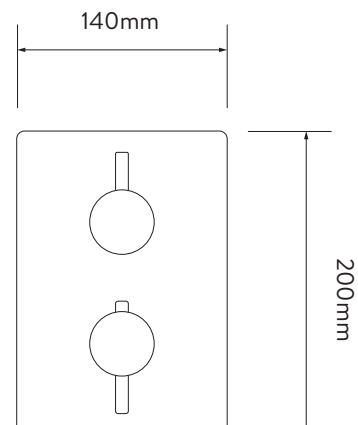

AQUALISA

DRMDCV001

DREAM™ DCV MIXER SHOWER

WITH ADJUSTABLE HEAD - HP/COMBI

DIMENSIONAL DRAWINGS

CONTROLLER

AQUALISA

DRMDCV001

DREAM™ DCV MIXER SHOWER

WITH ADJUSTABLE HEAD - HP/COMBI

TECHNICAL SPECIFICATIONS

MINIMUM PRESSURE REQUIREMENTS	1 bar
MAXIMUM PRESSURE REQUIREMENTS	5 bar
INLET FITTING CONNECTIONS	3/4" BSP female inlet connections
INLET SUPPLY POSITIONS	Hot/left, cold/right
OUTLET CONNECTIONS	3/4" BSP female connections
VALVE INLET CENTRES	140mm
SUPPLY TEMPERATURE	5 - 20°C Cold Supply 55 - 65°C Hot Supply
WATER SYSTEM	HP / Combi
FEATURES	Luxury brass valve control knobs with chrome finish
	Eco-spray setting can deliver water savings of up to 25%
	Easy clean nozzles
	Simple switching between adjustable shower head and drencher head
	Temperature override button
	4 spray patterns
COLOUR	Chrome
GUARANTEE PERIOD	5 year guarantee (Valve)
	2-year guarantee (head and kit)