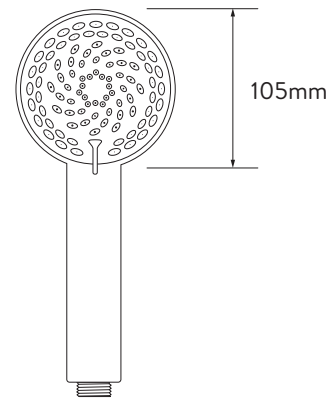

AQUALISA

DRMDCV001

DREAM™ DCV MIXER SHOWER

WITH ADJUSTABLE HEAD - HP/COMBI

DIMENSIONAL DRAWINGS

CONTROLLER

AQUALISA

DRMDCV001

DREAM™ DCV MIXER SHOWER

WITH ADJUSTABLE HEAD - HP/COMBI

TECHNICAL SPECIFICATIONS

MINIMUM PRESSURE REQUIREMENTS	1 bar
MAXIMUM PRESSURE REQUIREMENTS	5 bar
INLET FITTING CONNECTIONS	3/4" BSP female inlet connections
INLET SUPPLY POSITIONS	Hot/left, cold/right
OUTLET CONNECTIONS	3/4" BSP female connections
VALVE INLET CENTRES	140mm
SUPPLY TEMPERATURE	5 - 20°C Cold Supply 55 - 65°C Hot Supply
WATER SYSTEM	HP / Combi
FEATURES	Luxury brass valve control knobs with chrome finish
	Eco-spray setting can deliver water savings of up to 25%
	Easy clean nozzles
	Simple switching between adjustable shower head and drencher head
	Temperature override button
	4 spray patterns
COLOUR	Chrome
GUARANTEE PERIOD	5 year guarantee (Valve)
	2-year guarantee (head and kit)