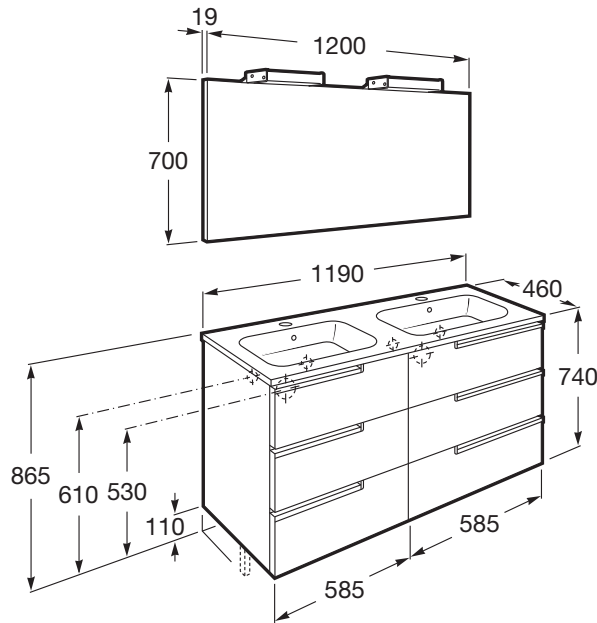

Pack Family (base unit, double bowl basin, mirror and two LED spotlights)

Base unit / Closing and opening system: Soft close drawers
 Base unit / Doors and drawers combination: 6 drawers
 Base unit / Structure: Drawers
 Basin / Double bowl
 Basin / Integrated shelf
 Basin / Shelf position: On both sides
 Dimensions / Mirror / Height (mm): 700
 Dimensions / Mirror / Length (mm): 1200
 Dimensions / Mirror / Width (mm): 19
 Installation type: Wall-hung, Wall-hung with optional legs
 Material / Basin: Vitreous china
 Material / Mirror frame: Aluminium
 Mirror / Ingress Protection Rating of the light: IP 44
 Mirror / Light type: LED
 Mirror / Lighting: Spotlights included
 Mirror / Number of lights: 2
 Mirror / Power per light (W): 6
 Tap installation: On the basin

Dimensions

Length: 1200 mm.
 Width: 460 mm.
 Height: 740 mm.

Includes

813082000 LED Spotlight 6W
 855835... Unik (base unit and double bowl basin)
 812336406 Mirror

Optional

816555001 Optional leg set (x2)
 816760001 Lateral towel rail for base unit
 816761001 Set of 2 furniture hooks
 816819409 Organizing box
 816820409 Organizing box

Technical drawings

LED Spotlight 6W

Finish: Matt
Ingress Protection Rating: IP 44
Installation type: On mirror
Light type: LED
Position: Horizontal
Power (W): 6
Sustainable product

Dimensions

Length: 250 mm.
Width: 110 mm.

Technical drawings

Mirror

Frame material: Chipboard
Installation type: Wall-hung
Mirror orientation: Horizontal
Shape: Rectangular

Dimensions

Length: 1200 mm.
Width: 19 mm.
Height: 700 mm.

Compatible with

813082000 LED Spotlight 6W