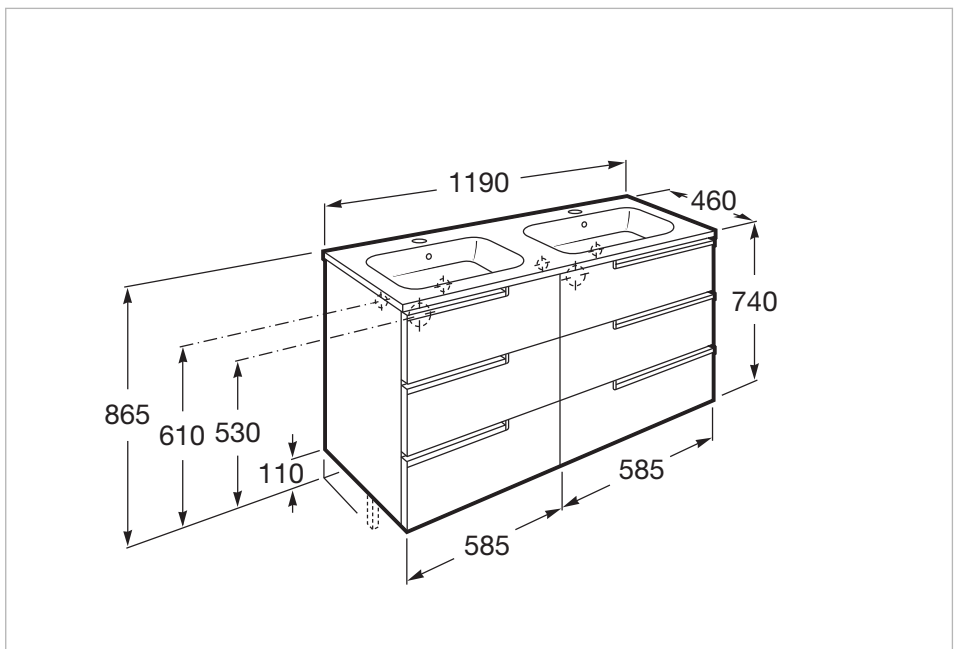

Pack Family (base unit, double bowl basin, mirror and two LED spotlights)

Base unit / Closing and opening system: Soft close drawers
 Base unit / Doors and drawers combination: 6 drawers
 Base unit / Structure: Drawers
 Basin / Double bowl
 Basin / Integrated shelf
 Basin / Shelf position: On both sides
 Dimensions / Mirror / Height (mm): 700
 Dimensions / Mirror / Length (mm): 1200
 Dimensions / Mirror / Width (mm): 19
 Installation type: Wall-hung, Wall-hung with optional legs
 Material / Basin: Vitreous china
 Material / Mirror frame: Aluminium
 Mirror / Ingress Protection Rating of the light: IP 44
 Mirror / Light type: LED
 Mirror / Lighting: Spotlights included
 Mirror / Number of lights: 2
 Mirror / Power per light (W): 6
 Tap installation: On the basin

Dimensions

Length: 1200 mm.
 Width: 460 mm.
 Height: 740 mm.

Includes

813082000 LED Spotlight 6W
 855835... Unik (base unit and double bowl basin)
 812336406 Mirror

Optional

816555001 Optional leg set (x2)
 816760001 Lateral towel rail for base unit
 816761001 Set of 2 furniture hooks
 816819409 Organizing box
 816820409 Organizing box

Dimensions

Length: 1200 mm.
 Width: 460 mm.
 Height: 740 mm.

Optional

- 816555001 Optional leg set (x2)
- 816760001 Lateral towel rail for base unit
- 816761001 Set of 2 furniture hooks
- 816819409 Organizing box
- 816820409 Organizing box

Technical drawings

Mirror

Frame material: Chipboard
Installation type: Wall-hung
Mirror orientation: Horizontal
Shape: Rectangular

Dimensions

Length: 1200 mm.
Width: 19 mm.
Height: 700 mm.

Compatible with

813082000 LED Spotlight 6W