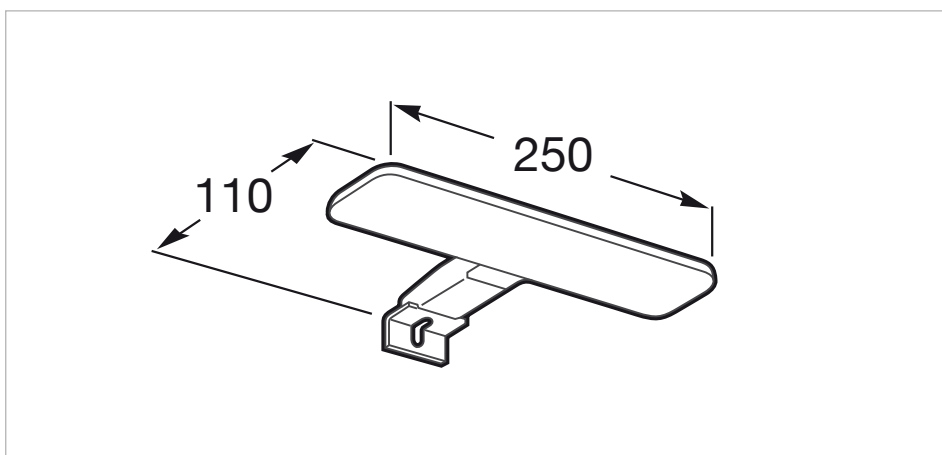

LED Spotlight 6W

Finish: Matt
Ingress Protection Rating: IP 44
Installation type: On mirror
Light type: LED
Position: Horizontal
Power (W): 6
Sustainable product

Dimensions

Length: 250 mm.
Width: 110 mm.

Compatible with

812336406 Mirror
812335406 Mirror
812334406 Mirror
812333406 Mirror
812332406 Mirror
812331406 Mirror
812328406 Mirror
812326406 Mirror

Technical drawings