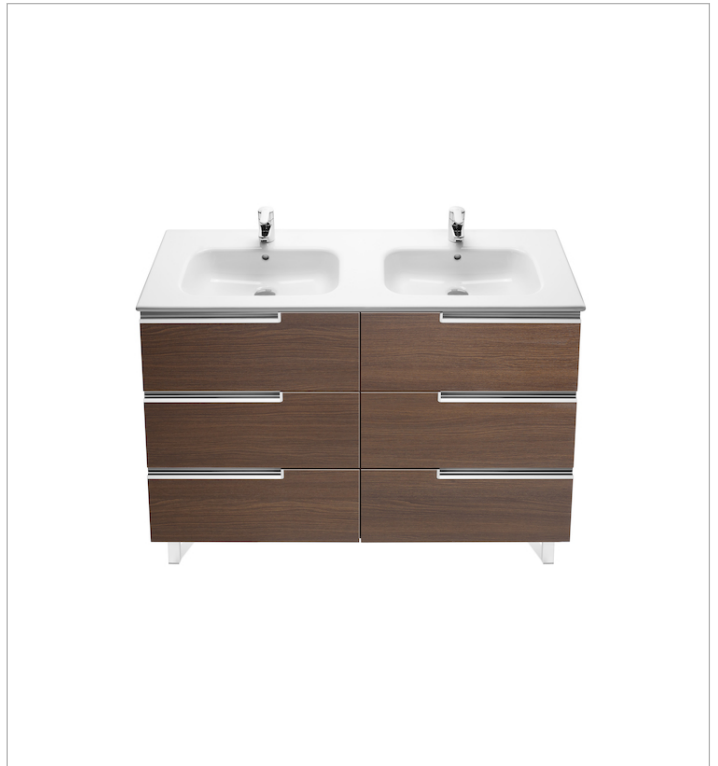

Pack Family (base unit, double bowl basin, mirror and two LED spotlights)

Base unit / Closing and opening system: Soft close drawers
 Base unit / Doors and drawers combination: 6 drawers
 Base unit / Structure: Drawers
 Basin / Double bowl
 Basin / Integrated shelf
 Basin / Shelf position: On both sides
 Dimensions / Mirror / Height (mm): 700
 Dimensions / Mirror / Length (mm): 1200
 Dimensions / Mirror / Width (mm): 19
 Installation type: Wall-hung, Wall-hung with optional legs
 Material / Basin: Vitreous china
 Material / Mirror frame: Aluminium
 Mirror / Ingress Protection Rating of the light: IP 44
 Mirror / Light type: LED
 Mirror / Lighting: Spotlights included
 Mirror / Number of lights: 2
 Mirror / Power per light (W): 6
 Tap installation: On the basin

Dimensions

Length: 1200 mm.
 Width: 460 mm.
 Height: 740 mm.

Includes

813082000 LED Spotlight 6W
 855835... Unik (base unit and double bowl basin)
 812336406 Mirror

Optional

816555001 Optional leg set (x2)
 816760001 Lateral towel rail for base unit
 816761001 Set of 2 furniture hooks
 816819409 Organizing box
 816820409 Organizing box

Dimensions

Length: 1200 mm.
 Width: 460 mm.
 Height: 740 mm.

Optional

- 816555001 Optional leg set (x2)
- 816760001 Lateral towel rail for base unit
- 816761001 Set of 2 furniture hooks
- 816819409 Organizing box
- 816820409 Organizing box

Technical drawings

Mirror

Frame material: Chipboard
Installation type: Wall-hung
Mirror orientation: Horizontal
Shape: Rectangular

Dimensions

Length: 1200 mm.
Width: 19 mm.
Height: 700 mm.

Compatible with

813082000 LED Spotlight 6W