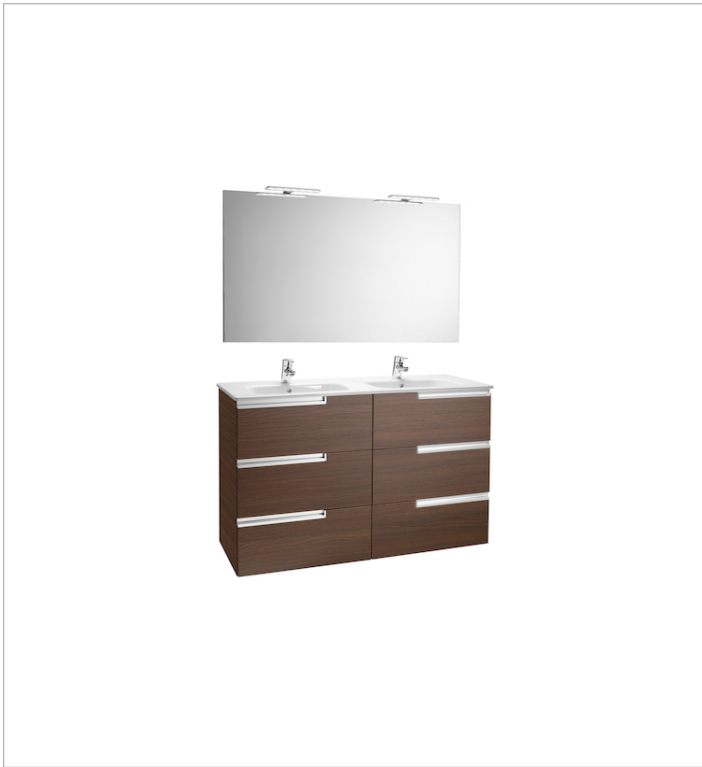

Pack Family (base unit, double bowl basin, mirror and two LED spotlights)

Base unit / Closing and opening system: Soft close drawers
 Base unit / Doors and drawers combination: 6 drawers
 Base unit / Structure: Drawers
 Basin / Double bowl
 Basin / Integrated shelf
 Basin / Shelf position: On both sides
 Dimensions / Mirror / Height (mm): 700
 Dimensions / Mirror / Length (mm): 1200
 Dimensions / Mirror / Width (mm): 19
 Installation type: Wall-hung, Wall-hung with optional legs
 Material / Basin: Vitreous china
 Material / Mirror frame: Aluminium
 Mirror / Ingress Protection Rating of the light: IP 44
 Mirror / Light type: LED
 Mirror / Lighting: Spotlights included
 Mirror / Number of lights: 2
 Mirror / Power per light (W): 6
 Tap installation: On the basin

Dimensions

Length: 1200 mm.
 Width: 460 mm.
 Height: 740 mm.

Includes

813082000 LED Spotlight 6W
 855835... Unik (base unit and double bowl basin)
 812336406 Mirror

Optional

816555001 Optional leg set (x2)
 816760001 Lateral towel rail for base unit
 816761001 Set of 2 furniture hooks
 816819409 Organizing box
 816820409 Organizing box

Technical drawings

LED Spotlight 6W

Finish: Matt
Ingress Protection Rating: IP 44
Installation type: On mirror
Light type: LED
Position: Horizontal
Power (W): 6
Sustainable product

Dimensions

Length: 250 mm.
Width: 110 mm.

Technical drawings

Mirror

Frame material: Chipboard
Installation type: Wall-hung
Mirror orientation: Horizontal
Shape: Rectangular

Dimensions

Length: 1200 mm.
Width: 19 mm.
Height: 700 mm.

Compatible with

813082000 LED Spotlight 6W