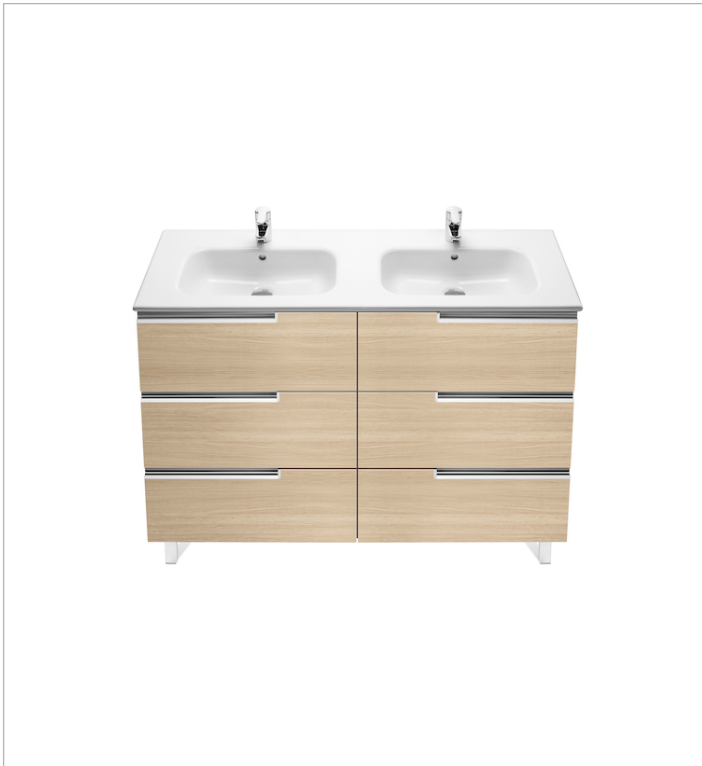

Pack Family (base unit, double bowl basin, mirror and two LED spotlights)

Base unit / Closing and opening system: Soft close drawers
 Base unit / Doors and drawers combination: 6 drawers
 Base unit / Structure: Drawers
 Basin / Double bowl
 Basin / Integrated shelf
 Basin / Shelf position: On both sides
 Dimensions / Mirror / Height (mm): 700
 Dimensions / Mirror / Length (mm): 1200
 Dimensions / Mirror / Width (mm): 19
 Installation type: Wall-hung, Wall-hung with optional legs
 Material / Basin: Vitreous china
 Material / Mirror frame: Aluminium
 Mirror / Ingress Protection Rating of the light: IP 44
 Mirror / Light type: LED
 Mirror / Lighting: Spotlights included
 Mirror / Number of lights: 2
 Mirror / Power per light (W): 6
 Tap installation: On the basin

Dimensions

Length: 1200 mm.
 Width: 460 mm.
 Height: 740 mm.

Includes

813082000 LED Spotlight 6W
 855835... Unik (base unit and double bowl basin)
 812336406 Mirror

Optional

816555001 Optional leg set (x2)
 816760001 Lateral towel rail for base unit
 816761001 Set of 2 furniture hooks
 816819409 Organizing box
 816820409 Organizing box

Dimensions

Length: 1200 mm.
 Width: 460 mm.
 Height: 740 mm.

Optional

- 816555001 Optional leg set (x2)
- 816760001 Lateral towel rail for base unit
- 816761001 Set of 2 furniture hooks
- 816819409 Organizing box
- 816820409 Organizing box

Technical drawings

Mirror

Frame material: Chipboard
Installation type: Wall-hung
Mirror orientation: Horizontal
Shape: Rectangular

Dimensions

Length: 1200 mm.
Width: 19 mm.
Height: 700 mm.

Compatible with

813082000 LED Spotlight 6W