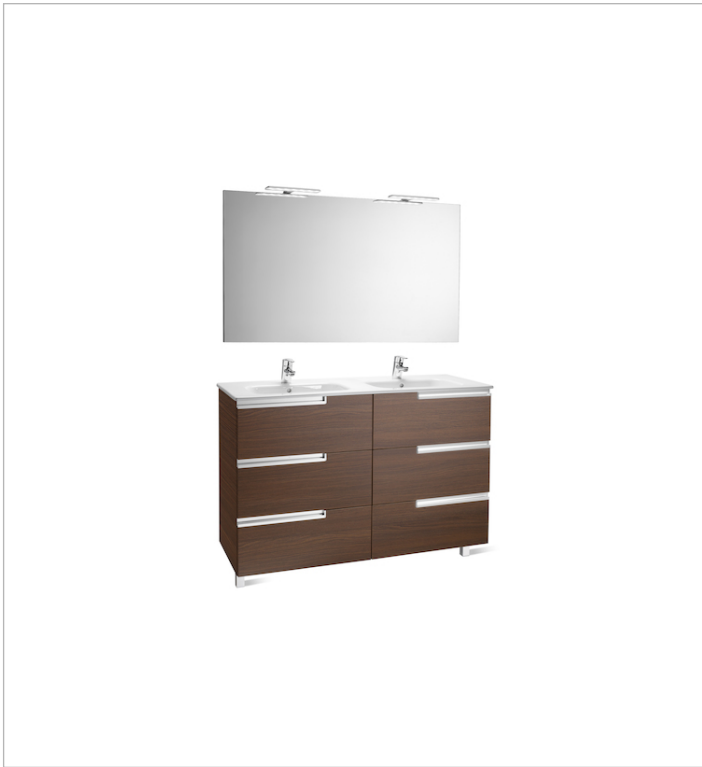

Pack Family (base unit, double bowl basin, mirror and two LED spotlights)

Base unit / Closing and opening system: Soft close drawers
 Base unit / Doors and drawers combination: 6 drawers
 Base unit / Structure: Drawers
 Basin / Double bowl
 Basin / Integrated shelf
 Basin / Shelf position: On both sides
 Dimensions / Mirror / Height (mm): 700
 Dimensions / Mirror / Length (mm): 1200
 Dimensions / Mirror / Width (mm): 19
 Installation type: Wall-hung, Wall-hung with optional legs
 Material / Basin: Vitreous china
 Material / Mirror frame: Aluminium
 Mirror / Ingress Protection Rating of the light: IP 44
 Mirror / Light type: LED
 Mirror / Lighting: Spotlights included
 Mirror / Number of lights: 2
 Mirror / Power per light (W): 6
 Tap installation: On the basin

Dimensions

Length: 1200 mm.
 Width: 460 mm.
 Height: 740 mm.

Includes

813082000 LED Spotlight 6W
 855835... Unik (base unit and double bowl basin)
 812336406 Mirror

Optional

816555001 Optional leg set (x2)
 816760001 Lateral towel rail for base unit
 816761001 Set of 2 furniture hooks
 816819409 Organizing box
 816820409 Organizing box

Technical drawings

LED Spotlight 6W

Finish: Matt
Ingress Protection Rating: IP 44
Installation type: On mirror
Light type: LED
Position: Horizontal
Power (W): 6
Sustainable product

Dimensions

Length: 250 mm.
Width: 110 mm.

Technical drawings

Mirror

Frame material: Chipboard
Installation type: Wall-hung
Mirror orientation: Horizontal
Shape: Rectangular

Dimensions

Length: 1200 mm.
Width: 19 mm.
Height: 700 mm.

Compatible with

813082000 LED Spotlight 6W