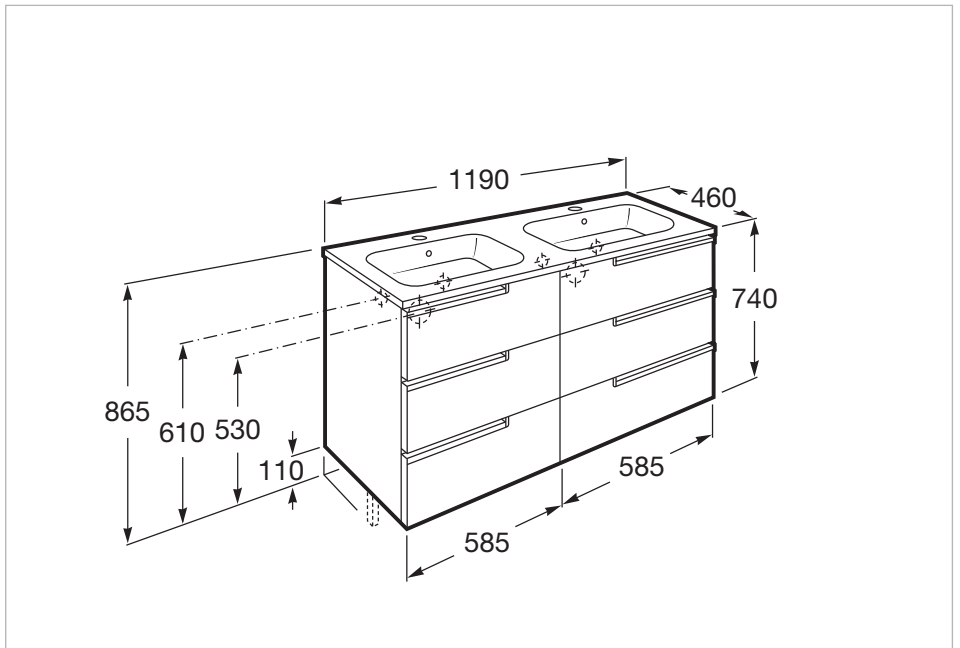

Pack Family (base unit, double bowl basin, mirror and two LED spotlights)

Base unit / Closing and opening system: Soft close drawers
 Base unit / Doors and drawers combination: 6 drawers
 Base unit / Structure: Drawers
 Basin / Double bowl
 Basin / Integrated shelf
 Basin / Shelf position: On both sides
 Dimensions / Mirror / Height (mm): 700
 Dimensions / Mirror / Length (mm): 1200
 Dimensions / Mirror / Width (mm): 19
 Installation type: Wall-hung, Wall-hung with optional legs
 Material / Basin: Vitreous china
 Material / Mirror frame: Aluminium
 Mirror / Ingress Protection Rating of the light: IP 44
 Mirror / Light type: LED
 Mirror / Lighting: Spotlights included
 Mirror / Number of lights: 2
 Mirror / Power per light (W): 6
 Tap installation: On the basin

Dimensions

Length: 1200 mm.
 Width: 460 mm.
 Height: 740 mm.

Includes

813082000 LED Spotlight 6W
 855835... Unik (base unit and double bowl basin)
 812336406 Mirror

Optional

816555001 Optional leg set (x2)
 816760001 Lateral towel rail for base unit
 816761001 Set of 2 furniture hooks
 816819409 Organizing box
 816820409 Organizing box

Dimensions

Length: 1200 mm.
 Width: 460 mm.
 Height: 740 mm.

Optional

- 816555001 Optional leg set (x2)
- 816760001 Lateral towel rail for base unit
- 816761001 Set of 2 furniture hooks
- 816819409 Organizing box
- 816820409 Organizing box

Technical drawings

Mirror

Frame material: Chipboard
Installation type: Wall-hung
Mirror orientation: Horizontal
Shape: Rectangular

Dimensions

Length: 1200 mm.
Width: 19 mm.
Height: 700 mm.

Compatible with

813082000 LED Spotlight 6W