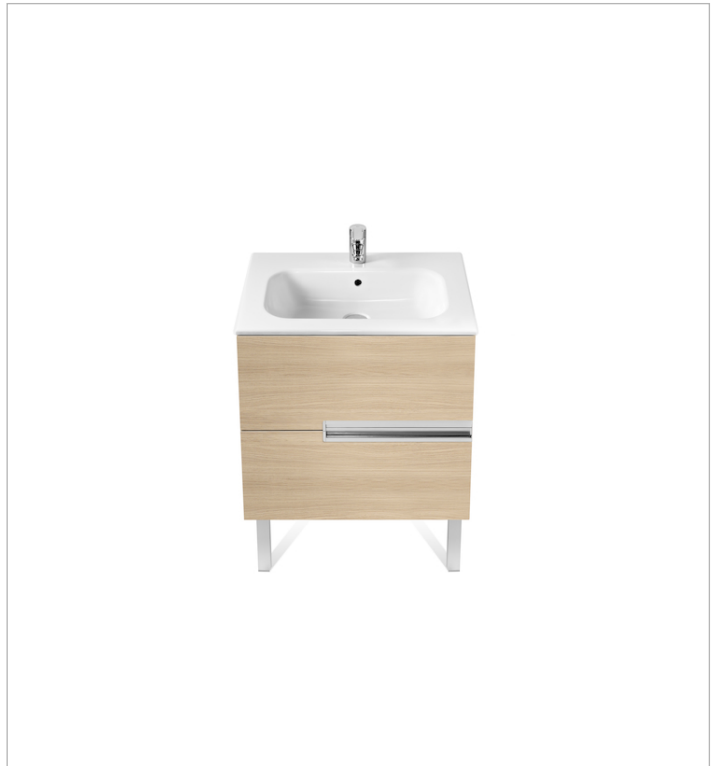

Basin / Shelf position: On both sides

Basin / Taphole configuration: 1 taphole in the middle

Dimensions / Mirror / Height (mm): 700

Dimensions / Mirror / Length (mm): 700

Dimensions / Mirror / Width (mm): 19

Installation type: Wall-hung, Wall-hung with optional legs

Material / Basin: Vitreous china

Material / Mirror frame: Aluminium

Mirror / Ingress Protection Rating of the light: IP 44

Mirror / Light type: LED

Dimensions

Length: 700 mm.
 Width: 460 mm.
 Height: 565 mm.

Optional

- 816413001 Optional leg set (x2)
- 816760001 Lateral towel rail for base unit
- 816761001 Set of 2 furniture hooks
- 816819409 Organizing box
- 816820409 Organizing box

Technical drawings

Mirror

Frame material: Chipboard
Installation type: Wall-hung
Mirror orientation: Horizontal
Shape: Square

Dimensions

Length: 700 mm.
Width: 19 mm.
Height: 700 mm.

Compatible with

813082000 LED Spotlight 6W