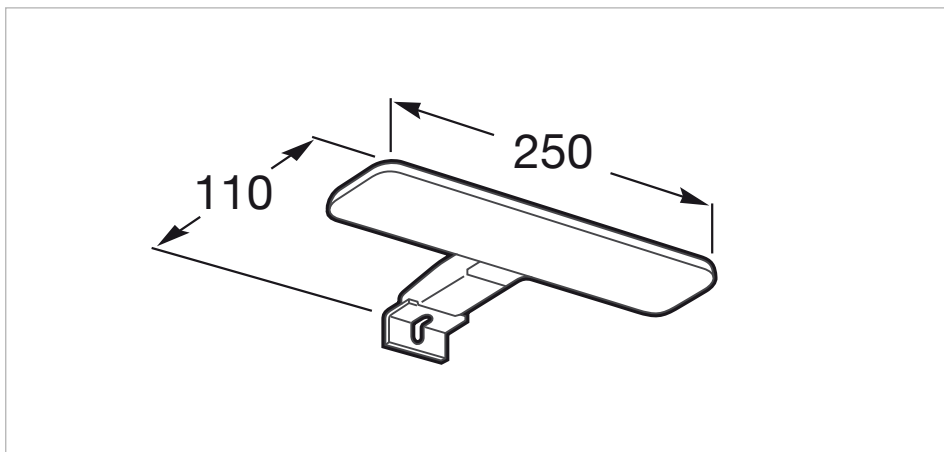

Basin / Shelf position: On both sides

Basin / Taphole configuration: 1 taphole in the middle

Dimensions / Mirror / Height (mm): 700

Dimensions / Mirror / Length (mm): 700

Dimensions / Mirror / Width (mm): 19

816819409 Organizing box

816820409 Organizing box

Technical drawings

LED Spotlight 6W

Finish: Matt
Ingress Protection Rating: IP 44
Installation type: On mirror
Light type: LED
Position: Horizontal
Power (W): 6
Sustainable product

Dimensions

Length: 250 mm.
Width: 110 mm.

Compatible with

812336406 Mirror
812335406 Mirror
812334406 Mirror
812333406 Mirror
812332406 Mirror
812331406 Mirror
812328406 Mirror
812326406 Mirror

Technical drawings

Technical drawings

Mirror

Frame material: Chipboard
Installation type: Wall-hung
Mirror orientation: Horizontal
Shape: Square

Dimensions

Length: 700 mm.
Width: 19 mm.
Height: 700 mm.

Compatible with

813082000 LED Spotlight 6W