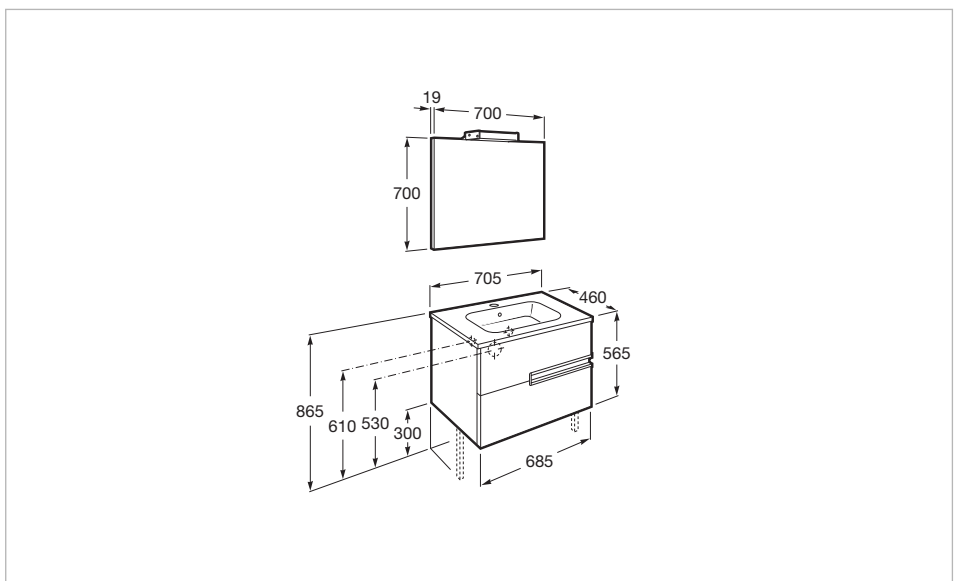

Technical drawings