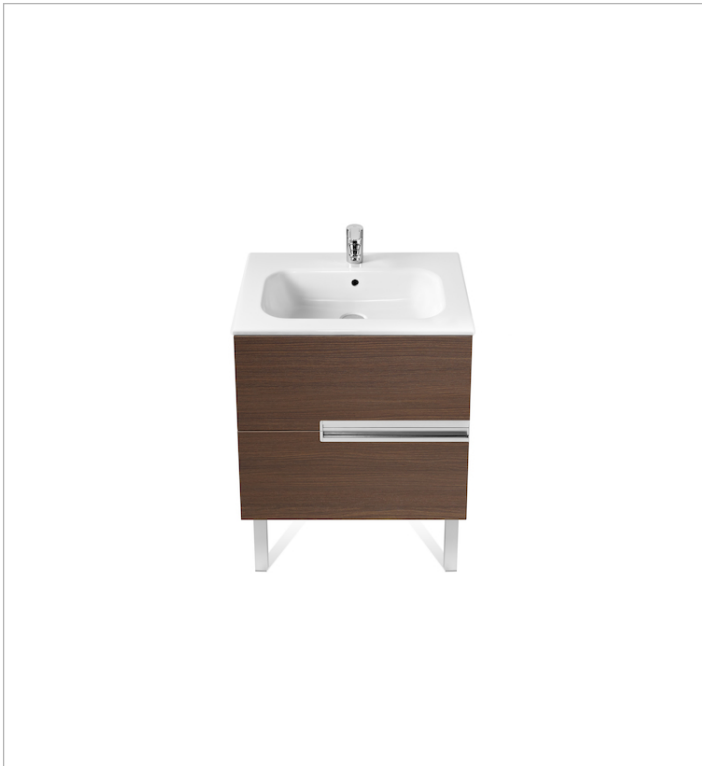

Installation type: Wall-hung, Wall-hung with optional legs

Material / Basin: Vitreous china

Material / Mirror frame: Aluminium

Mirror / Ingress Protection Rating of the light: IP 44

Mirror / Light type: LED

Includes

813082000 LED Spotlight 6W

855833... Unik (base unit and basin)

812332406 Mirror

Optional

816413001 Optional leg set (x2)

816760001 Lateral towel rail for base unit

816761001 Set of 2 furniture hooks

Dimensions

Length: 700 mm.
 Width: 460 mm.
 Height: 565 mm.

Optional

- 816413001 Optional leg set (x2)
- 816760001 Lateral towel rail for base unit
- 816761001 Set of 2 furniture hooks
- 816819409 Organizing box
- 816820409 Organizing box

Technical drawings

Mirror

Frame material: Chipboard
Installation type: Wall-hung
Mirror orientation: Horizontal
Shape: Square

Dimensions

Length: 700 mm.
Width: 19 mm.
Height: 700 mm.

Compatible with

813082000 LED Spotlight 6W