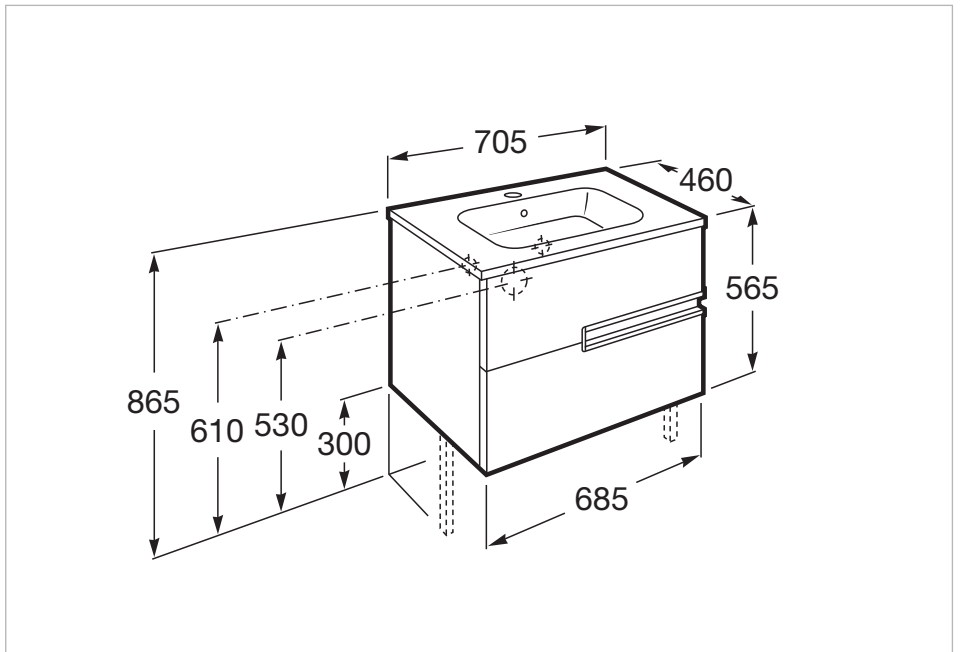

Basin / Shelf position: On both sides

Basin / Taphole configuration: 1 taphole in the middle

Dimensions / Mirror / Height (mm): 700

Dimensions / Mirror / Length (mm): 700

Dimensions / Mirror / Width (mm): 19

Unik (base unit and basin)

Base unit / Closing and opening system: Soft close drawers
 Base unit / Doors and drawers combination: 2 drawers
 Base unit / Structure: Drawers
 Basin / Integrated shelf
 Basin / Shelf position: On both sides
 Basin / Taphole configuration: 1 taphole in the middle
 Installation type: Wall-hung, Wall-hung with optional legs
 Material / Basin: Vitreous china
 Tap installation: On the basin

Dimensions

Length: 700 mm.
 Width: 460 mm.
 Height: 565 mm.

Optional

- 816413001 Optional leg set (x2)
- 816760001 Lateral towel rail for base unit
- 816761001 Set of 2 furniture hooks
- 816819409 Organizing box
- 816820409 Organizing box

Technical drawings

Mirror

Frame material: Chipboard
Installation type: Wall-hung
Mirror orientation: Horizontal
Shape: Square

Dimensions

Length: 700 mm.
Width: 19 mm.
Height: 700 mm.

Compatible with

813082000 LED Spotlight 6W