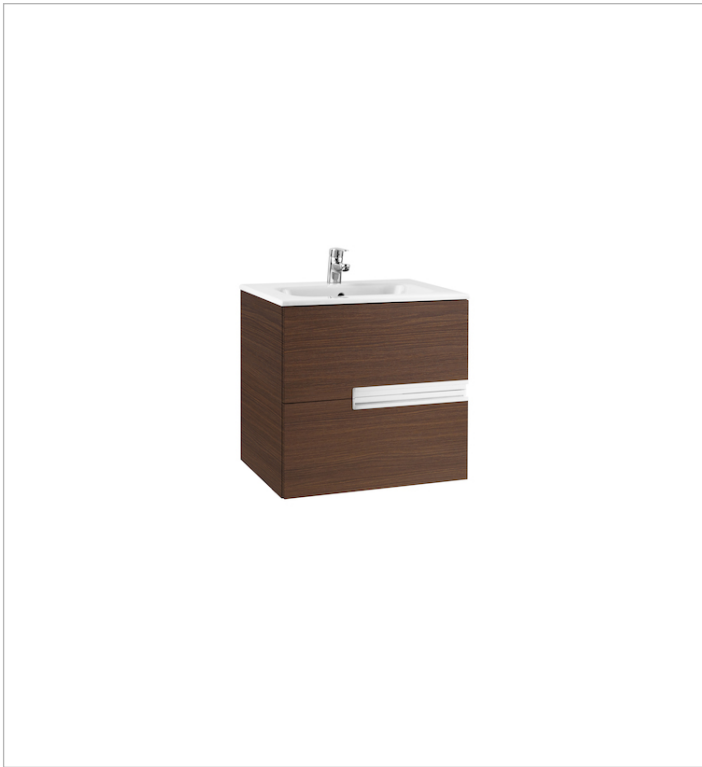

Basin / Shelf position: On both sides

Basin / Taphole configuration: 1 taphole in the middle

Dimensions / Mirror / Height (mm): 700

Dimensions / Mirror / Length (mm): 700

Dimensions / Mirror / Width (mm): 19

Includes

813082000 LED Spotlight 6W

855833... Unik (base unit and basin)

812332406 Mirror

Optional

816413001 Optional leg set (x2)

816760001 Lateral towel rail for base unit

816761001 Set of 2 furniture hooks

Dimensions

Length: 700 mm.
 Width: 460 mm.
 Height: 565 mm.

Optional

- 816413001 Optional leg set (x2)
- 816760001 Lateral towel rail for base unit
- 816761001 Set of 2 furniture hooks
- 816819409 Organizing box
- 816820409 Organizing box

Technical drawings

Mirror

Frame material: Chipboard
Installation type: Wall-hung
Mirror orientation: Horizontal
Shape: Square

Dimensions

Length: 700 mm.
Width: 19 mm.
Height: 700 mm.

Compatible with

813082000 LED Spotlight 6W