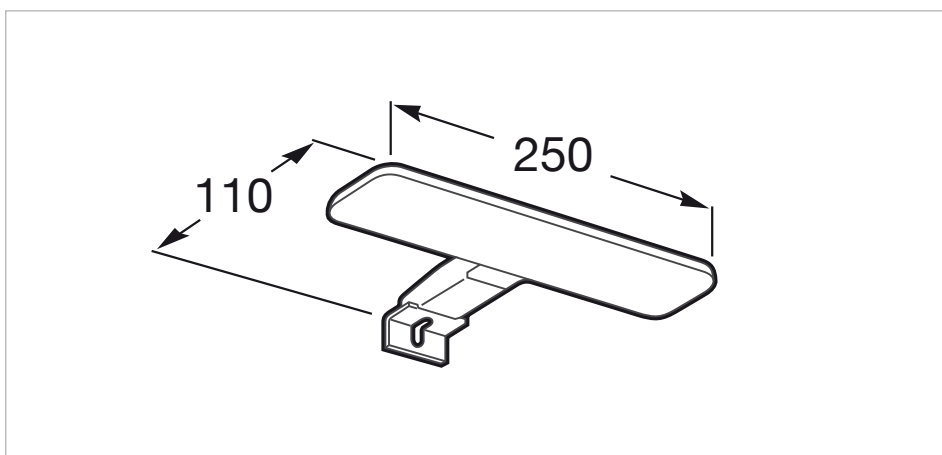

Dimensions / Mirror / Width (mm): **19**

Installation type: **Wall-hung, Wall-hung with optional legs**

Material / Basin: **Vitreous china**

Material / Mirror frame: **Aluminium**

Mirror / Ingress Protection Rating of the light: **IP 44**

Height: **565 mm.**

Includes

813082000 LED Spotlight 6W

855832... Unik (base unit and SQUARE basin)

812333406 Mirror

Optional

816413001 Optional leg set (x2)

816760001 Lateral towel rail for base unit

Dimensions

Length: 250 mm.
Width: 110 mm.

Compatible with

812336406 Mirror
812335406 Mirror
812334406 Mirror
812333406 Mirror
812332406 Mirror
812331406 Mirror
812328406 Mirror
812326406 Mirror

Technical drawings

Technical drawings

Mirror

Frame material: Chipboard
Installation type: Wall-hung
Mirror orientation: Horizontal
Shape: Rectangular

Dimensions

Length: 800 mm.
Width: 19 mm.
Height: 700 mm.

Compatible with

813082000 LED Spotlight 6W