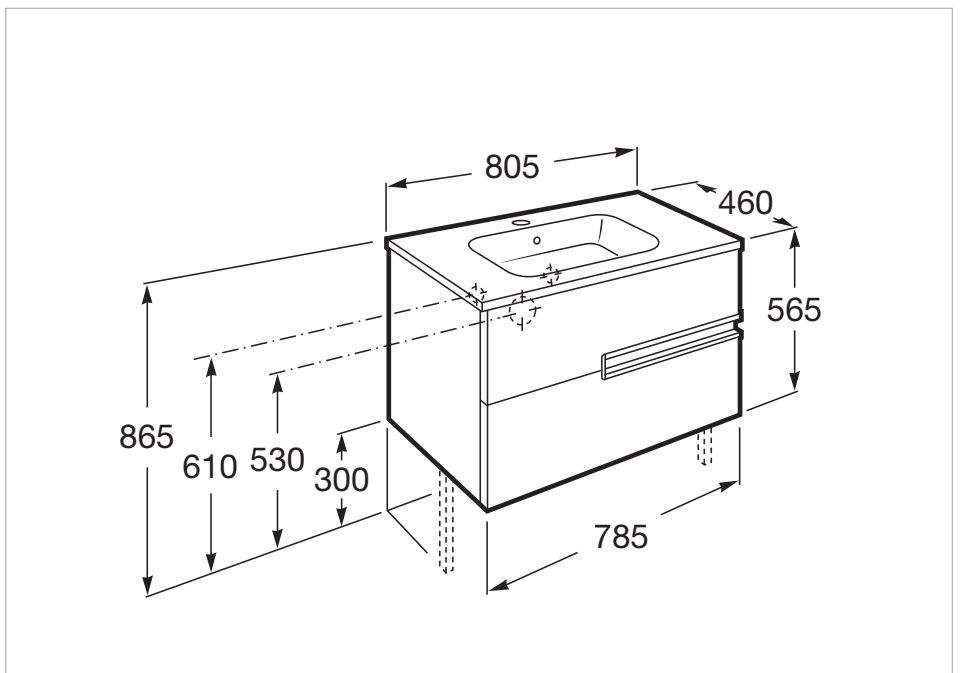

Dimensions / Mirror / Width (mm): **19**

Installation type: **Wall-hung, Wall-hung with optional legs**

Material / Basin: **Vitreous china**

Material / Mirror frame: **Aluminium**

Mirror / Ingress Protection Rating of the light: **IP 44**

Unik (base unit and SQUARE basin)

Base unit / Closing and opening system: Soft close drawers
 Base unit / Doors and drawers combination: 2 drawers
 Base unit / Structure: Drawers
 Basin / Integrated shelf
 Basin / Shelf position: On both sides
 Basin / Taphole configuration: 1 taphole in the middle
 Installation type: Wall-hung, Wall-hung with optional legs
 Material / Basin: Vitreous china
 Tap installation: On the basin

Dimensions

Length: 800 mm.
 Width: 460 mm.
 Height: 565 mm.

Optional

- 816413001 Optional leg set (x2)
- 816760001 Lateral towel rail for base unit
- 816761001 Set of 2 furniture hooks
- 816819409 Organizing box
- 816820409 Organizing box

Technical drawings

Mirror

Frame material: Chipboard
Installation type: Wall-hung
Mirror orientation: Horizontal
Shape: Rectangular

Dimensions

Length: 800 mm.
Width: 19 mm.
Height: 700 mm.

Compatible with

813082000 LED Spotlight 6W