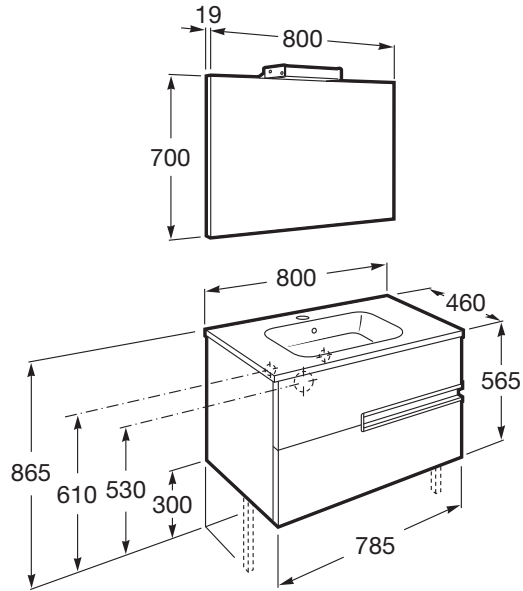

Technical drawings