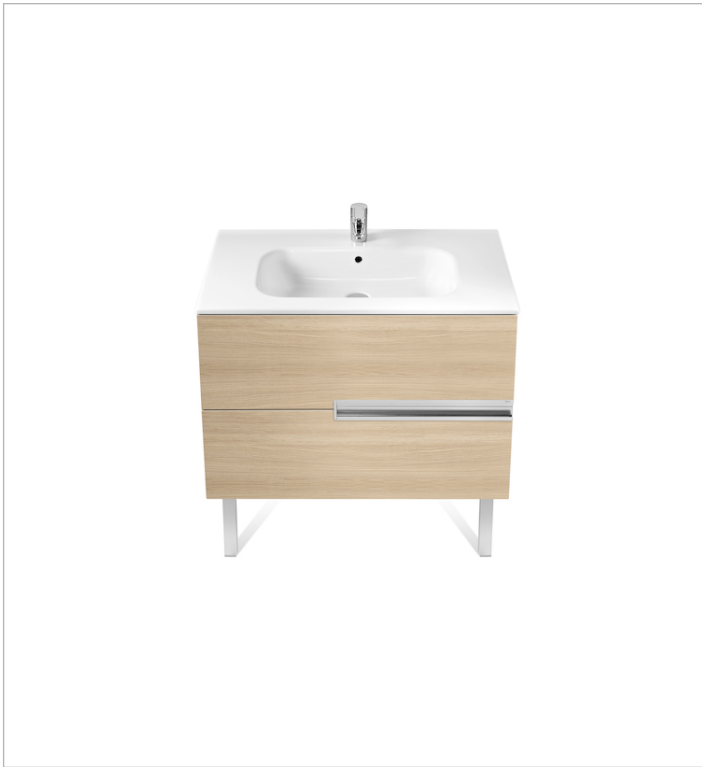

Basin / Integrated shelf

Basin / Shelf position: **On both sides**

Basin / Taphole configuration: **1 taphole in the middle**

Dimensions / Mirror / Height (mm): **700**

Dimensions / Mirror / Length (mm): **800**

Height: **565 mm.**

Includes

813082000 LED Spotlight 6W

855832... Unik (base unit and SQUARE basin)

812333406 Mirror

Optional

816413001 Optional leg set (x2)

816760001 Lateral towel rail for base unit

Dimensions

Length: 800 mm.
 Width: 460 mm.
 Height: 565 mm.

Optional

- 816413001 Optional leg set (x2)
- 816760001 Lateral towel rail for base unit
- 816761001 Set of 2 furniture hooks
- 816819409 Organizing box
- 816820409 Organizing box

Technical drawings

Mirror

Frame material: Chipboard
Installation type: Wall-hung
Mirror orientation: Horizontal
Shape: Rectangular

Dimensions

Length: 800 mm.
Width: 19 mm.
Height: 700 mm.

Compatible with

813082000 LED Spotlight 6W