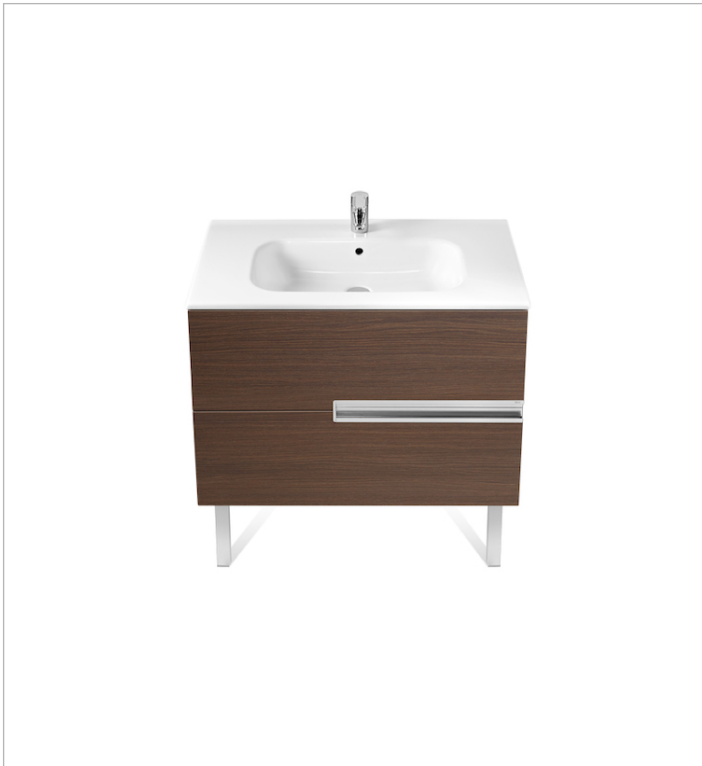

Basin / Integrated shelf

Basin / Shelf position: **On both sides**

Basin / Taphole configuration: **1 taphole in the middle**

Dimensions / Mirror / Height (mm): **700**

Dimensions / Mirror / Length (mm): **800**

Height: **565 mm.**

Includes

813082000 LED Spotlight 6W

855832... Unik (base unit and SQUARE basin)

812333406 Mirror

Optional

816413001 Optional leg set (x2)

816760001 Lateral towel rail for base unit

Dimensions

Length: 800 mm.
 Width: 460 mm.
 Height: 565 mm.

Optional

- 816413001 Optional leg set (x2)
- 816760001 Lateral towel rail for base unit
- 816761001 Set of 2 furniture hooks
- 816819409 Organizing box
- 816820409 Organizing box

Technical drawings

Mirror

Frame material: Chipboard
Installation type: Wall-hung
Mirror orientation: Horizontal
Shape: Rectangular

Dimensions

Length: 800 mm.
Width: 19 mm.
Height: 700 mm.

Compatible with

813082000 LED Spotlight 6W