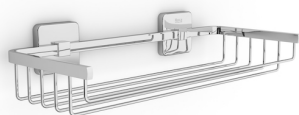

Grilled container (Can be installed with screws or adhesive)

Finish: Polished

Installation type: Wall-mounted

Material: Metal

Dimensions

Length: 300 mm.

Width: 135 mm.

Height: 65 mm.

An extensive accessories range with a functional and timeless design. Besides the installation with screws, Victoria allows an adhesive fixation system that prevents drilling and guarantees high resistance (up to 5 kg. of static load). The perfect suit for private bathrooms, semi-public areas and public spaces, including solutions for people with reduced mobility.