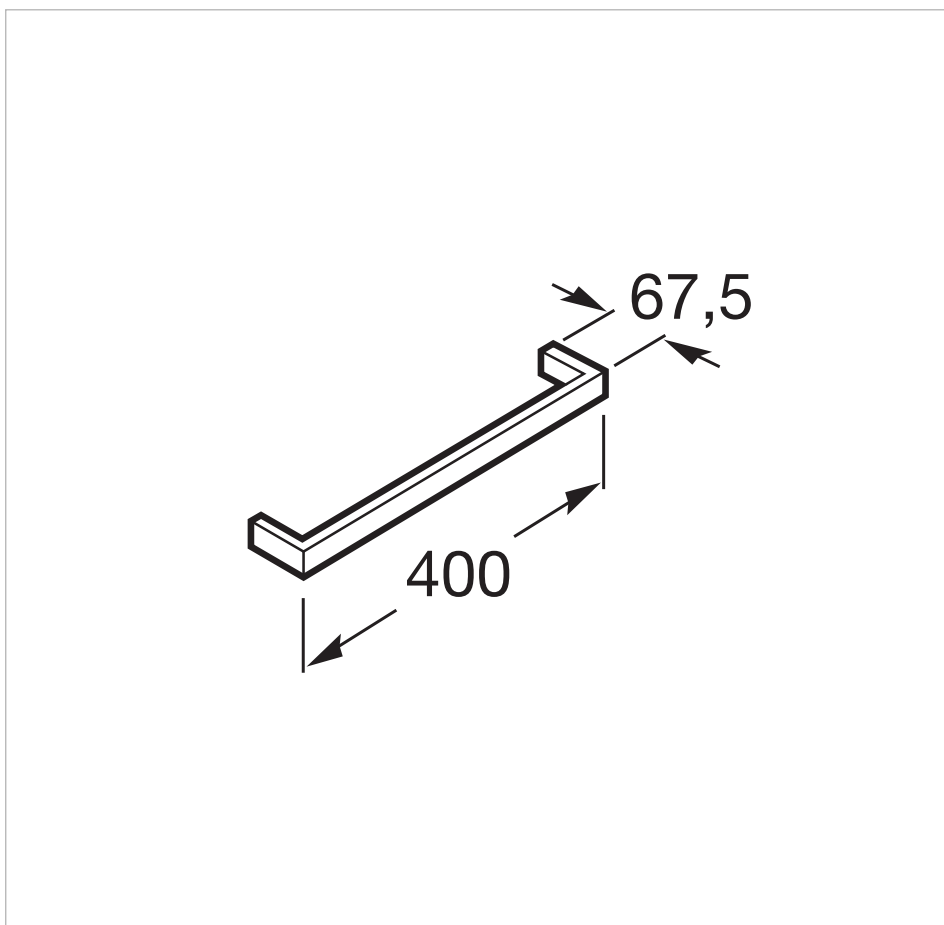

### Towel rail

Finish: Polished  
Installation type: Wall-mounted  
Material: Metal  
Shape: Straight  
Suitable for: Basin

### Dimensions

Length: 400 mm.  
Width: 67 mm.  
Height: 24 mm.

### Technical drawings

The fusion between metal and glass, between square shapes and right angles. In short, the most up-to-date design is taken to every detail of this accessories collection in order to add a minimalist and creative touch to the bathroom space.