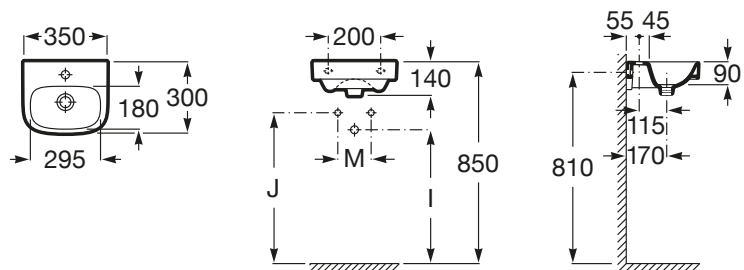

A collection with a wide range of solutions that, combined with its sober yet current design, make it adaptable to every bathroom space.

Wall-hung vitreous china basin

Basin capacity (l): 1
Bowl depth (mm): 90
Bowl length (mm): 295
Bowl position: Central
Bowl width (mm): 180
Fixing kit: Included
Installation type: Wall-hung
Material: Vitreous china
Shape: Square
Taphole configuration: 1 taphole in the middle

Colours and finishes

How to obtain the reference number
Replace the “..” with the desired finish code from the list below

00 White

Dimensions

Length: 350 mm.
Width: 300 mm.
Height: 100 mm.

Compatible with

- 506403110 1 1/4" outlet connector for basin. 300 Pipe
- 505400000 1 1/4" waste for basin / bidet with overflow and automatic plug
- 506401614 1 1/4" outlet connector for basin. 250 Pipe

Technical drawings

Trap	I	J	M
Totem	530	610	150
Minimal			
Bottle	570	640