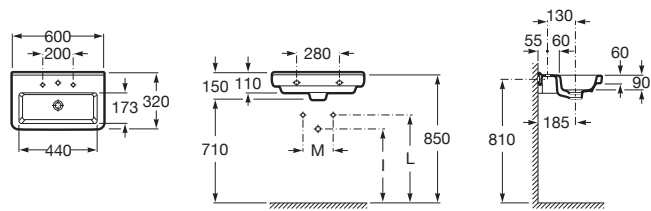

Compact wall-hung vitreous china basin

Bowl position: Central
 Fixing kit: Included
 Installation type: Wall-hung
 Material: Vitreous china
 Shape: Square
 Taphole configuration: 1 pre-punched, 1 taphole, 1 pre-punched

Colours and finishes

How to obtain the reference number
 Replace the “..” with the desired finish code from the list below

00 White

Dimensions

Length: 600 mm.
 Width: 320 mm.
 Height: 110 mm.

Optional

337782..0 Vitreous china semipedestal for basin

Technical drawings

Aplicación	I (Sifón)	L	M
WH	530 Totem / Minimal	610	150
Pedestal	570	640	150
WB-SPed	570 Botella	640	80
WB-SPed S			150/80