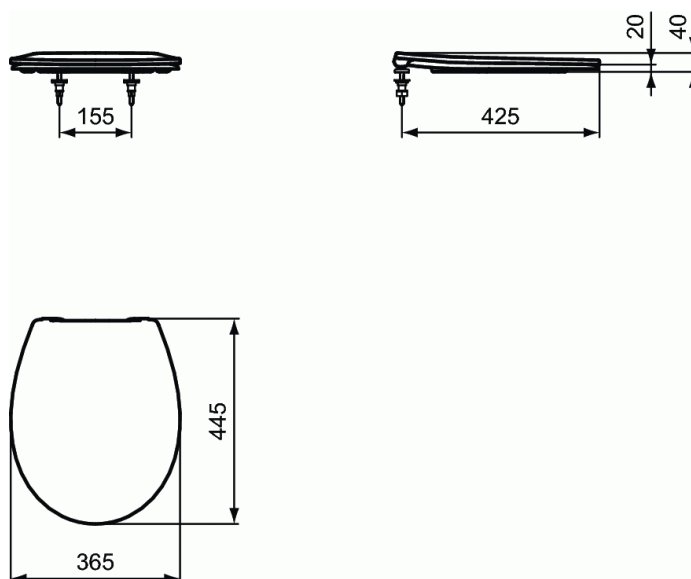

SIMPLICITY

Seat & cover

Seat & cover

metal hinges
duroplast

FINISHES*

01

* 01 = Euro White