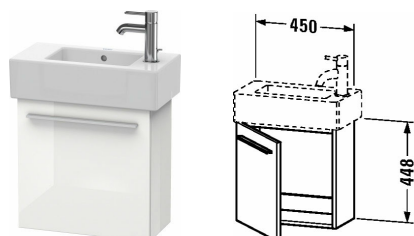

Vanity unit wall-mounted # XL6208 L/R

| < 450 mm > |

Vanity unit wall-mounted	Dimension	Weight	Order number
1 door, for Vero # 070350			
Colors			
M03 Jade High Gloss Lacquer M07 Concrete Grey Matt Decor M09 Light Blue Matt Decor M10 Apricot Pearl High Gloss Lacquer M11 Cashmere Oak M12 Brushed Oak M13 American Walnut (Real wood veneer) M14 Terra M18 White Matt M20 Apricot Pearl Satin Matt Lacquer M21 Walnut Dark Decor M22 White High Gloss (Decor) M27 White Lilac High Gloss Lacquer M31 Pine Silver M38 Dolomiti Grey High Gloss Lacquer M40 Black high gloss M43 Basalt Matt M47 Stone blue high gloss M49 Graphite Matt M51 Pine Terra M52 European Oak M53 Chestnut Dark M61 Olive brown high gloss M69 Brushed Walnut M71 Mediterranean Oak M72 Brushed Dark Oak M73 Tecino Cherry Tree M75 Linen M79 Natural Walnut M85 White High Gloss (Laquer) M86 Cappuccino M87 White lilac satin matt M89 Flannel Grey High Gloss Lacquer M90 Flannel Grey Satin Matt Lacquer M91 Taupe Decor			
Variant			
	450 x 228 mm		XL6208 L/R
Infobox			
Space saving siphon # 005076 is recommended, Required specification for ordering: - Hinges left (L) / right (R)			
Suitable products			
Handrinse basin, furniture handrinse basin with overflow, with tap platform, underneath glazed, 500 x 250 mm	500 x 250 mm		070350

All drawings contain the necessary measurements which are subject to standard tolerances. Exact measurements, in particular for customised installation scenarios, can only be taken from the finished ceramic piece.