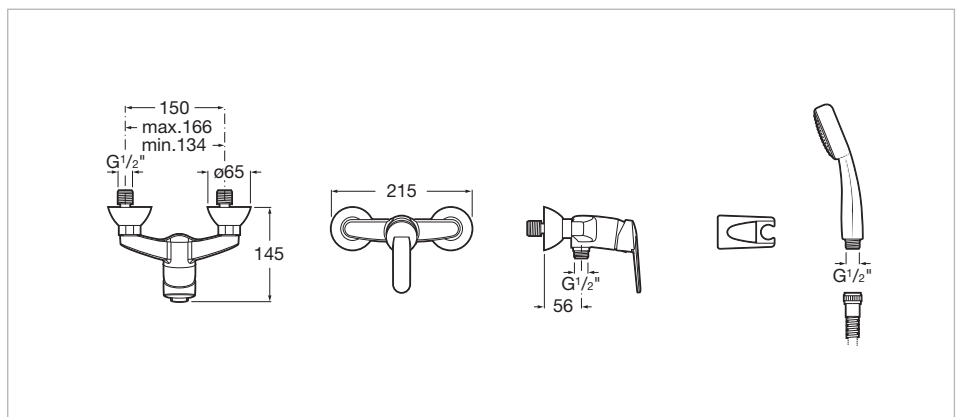

Wall-mounted shower mixer with 1.50 m flexible shower hose, handshower and wall bracket

Application: Shower
 Finish: Chrome
 Installation type: Wall-mounted

Includes

G0082700R Handshower with Rain function

Technical drawings

Handshower with Rain function

Diameter (mm): 80
Finish: Chrome
Flow rate Rain (l/min - 3 bar): 6
Number of functions: 1
Shape: Circular

Its look -based on simple contemporary design- and functionality are inspired by the basic elements of nature.