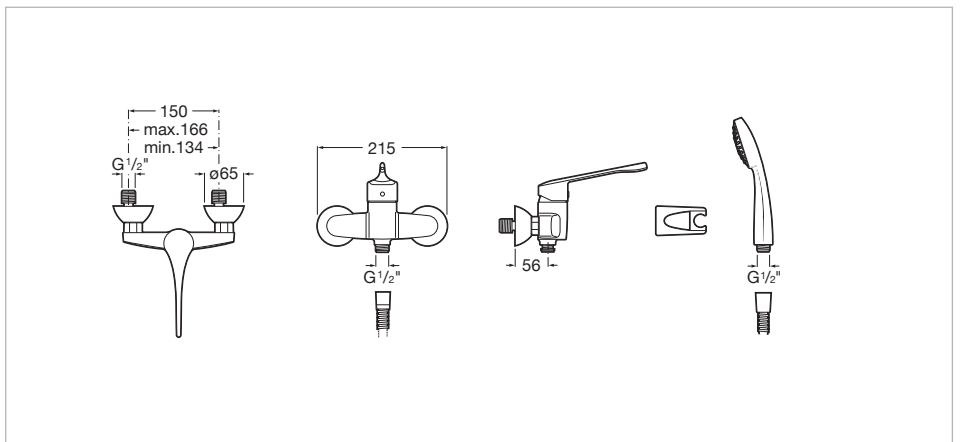

**PRO - Wall-mounted shower mixer, 1,70m flexible shower hose and swivel wall bracket. Handle for People with Reduced Mobility.**

Application: Shower  
 Finish: Chrome  
 Installation type: Wall-mounted

**Technical drawings**

### Handshower with Rain function

Diameter (mm): 80  
Finish: Chrome  
Flow rate Rain (l/min - 3 bar): 6  
Number of functions: 1  
Shape: Circular

Its look -based on simple contemporary design- and functionality are inspired by the basic elements of nature.