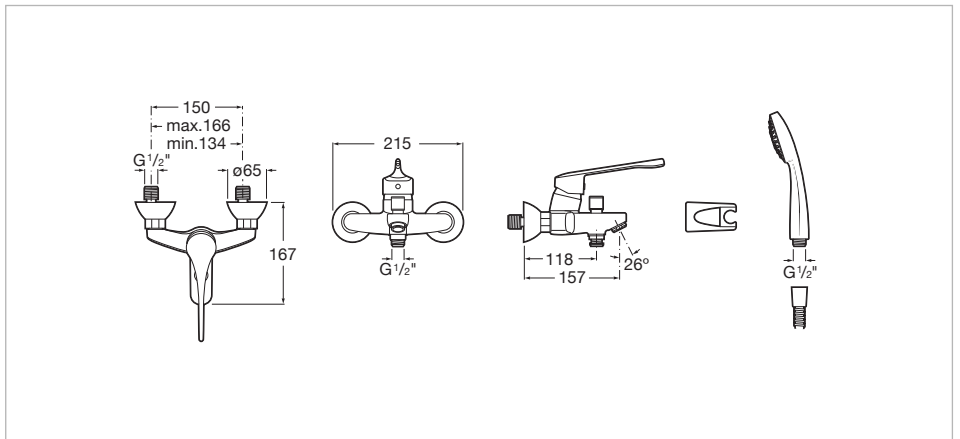

Technical drawings

MAGMA is an interdisciplinary Barcelona-based practice with a team that includes industrial and graphic designers, project engineers, marketing consultants, advertising and creative professionals, all working together to manage global projects noteworthy for their creative focus.