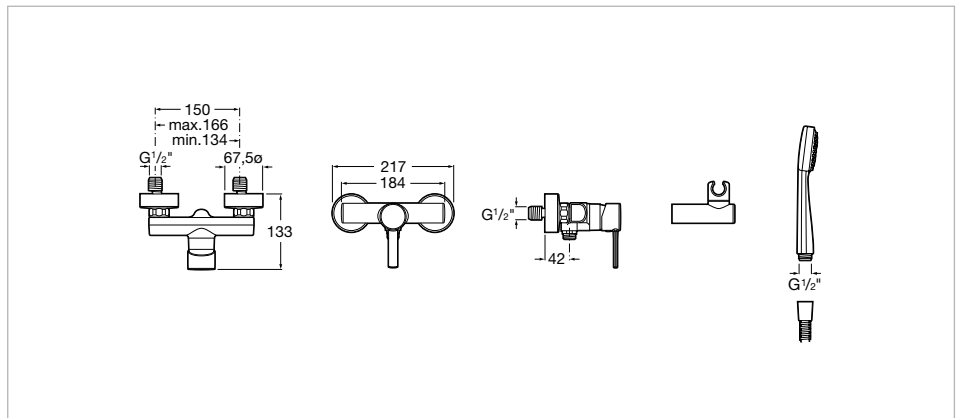

Wall-mounted shower mixer with 1.50 m flexible shower hose, handshower and swivel wall bracket

Application: Shower
 Finish: Chrome
 Installation type: Wall-mounted
 Type of cartridge: Ceramic Disc

Includes

5B9103C00 80/1. Handshower with Rain function

A proposal that can bring an air of freshness and originality to every corner. Slim and curvaceous, This series' singularity is seductive and its valiant functionality is ever so convincing.

Technical drawings

80/1. Handshower with Rain function

Diameter (mm): 80
Finish: Chrome
Number of functions: 1
Shape: Circular

Inspired by basic nature elements, this collection presents an aesthetic based on simple, pure and contemporary lines while offering a wide range of solutions.