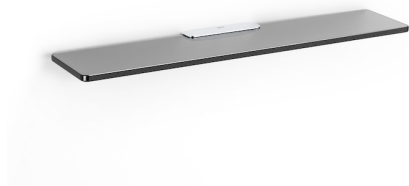

Shelf

Finish: Polished
Installation type: Wall-mounted
Material: Glass, Metal

Dimensions

Length: 600 mm.
Width: 125 mm.
Height: 25 mm.

Resounding and emphatic design and lines. Accessories that imbue the bathroom with strength, sophistication and elegance