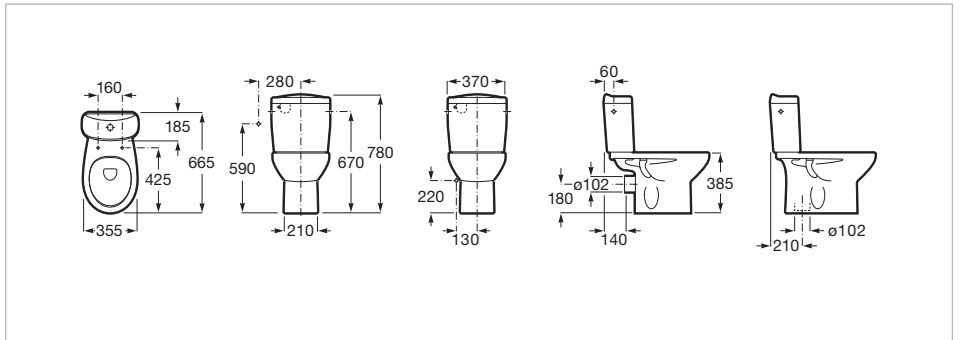

Dual flush 4.5/3L WC cistern

Colours and finishes

How to obtain the reference number

Replace the “.” with the desired finish code from the list below

00 White

Dimensions

Length: 370 mm.

Width: 185 mm.

Height: 395 mm.

Technical drawings

A traditional response to classic atmospheres. Elegant and functional curves in an extensive collection of pieces that combine simplicity and versatility, offering the convenience of well-tried solutions.