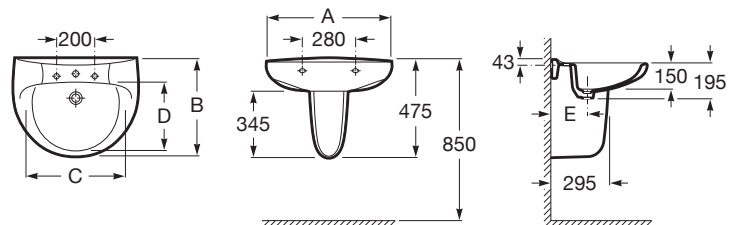

Technical drawings

A	B	C	D	E
650	510	520	335	205
560	460	450	295	205
520	410	415	255	190