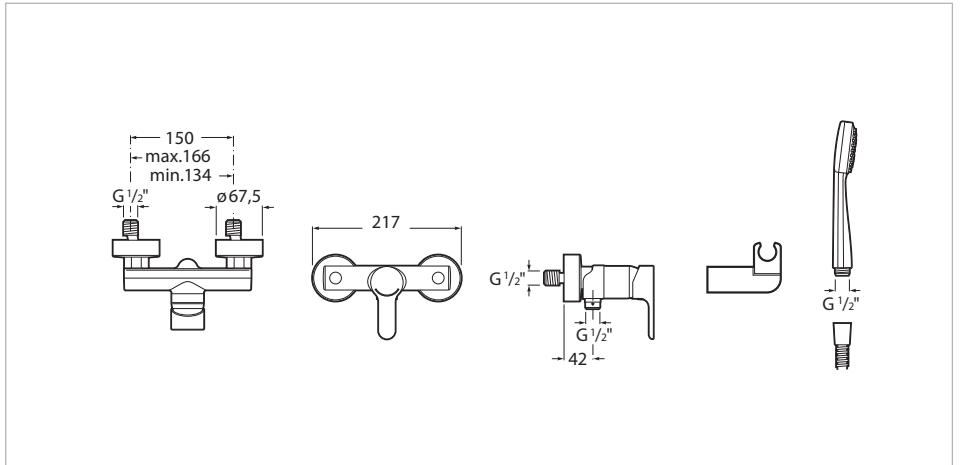

Wall-mounted shower mixer with 1.50 m flexible shower hose, handshower and swivel wall bracket

Application: Shower
 Finish: Chrome
 Flow rate (l/min - 3 bar): 8
 Installation type: Wall-mounted
 Sustainable product
 Type of cartridge: Ceramic Disc

Includes

5B9103C00 80/1. Handshower with Rain function

Simply contemporary. This is a faucet collection, whose simple, contemporary and intuitive lines make it a perfect fit for any bathroom space. L20 forms part of Roca's innovative faucet collections that turn on frontally with cold water. This Roca faucet collection that gives you maximum comfort and minimum water and energy consumption thanks to its innovative technology.

Technical drawings

80/1. Handshower with Rain function

Diameter (mm): 80
Finish: Chrome
Number of functions: 1
Shape: Circular

Inspired by basic nature elements, this collection presents an aesthetic based on simple, pure and contemporary lines while offering a wide range of solutions.