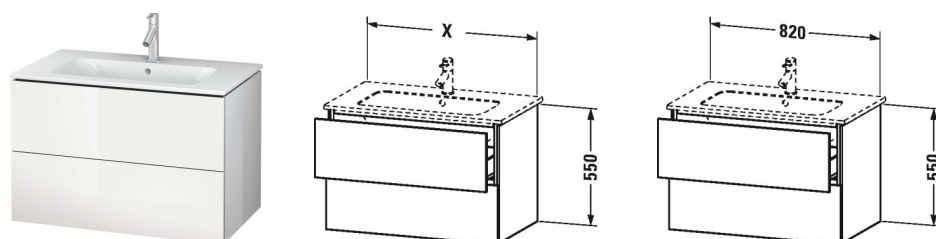

Vanity unit wall-mounted # LC6241

| < 820 mm > |

Vanity unit wall-mounted	Dimension	Weight	Order number
2 drawers, upper drawer including cut-out for siphon and siphon cover, for ME by Starck # 233683			
Colors			
M03 Jade High Gloss Lacquer M07 Concrete Grey Matt Decor M09 Light Blue Matt Decor M10 Apricot Pearl High Gloss Lacquer M11 Cashmere Oak M12 Brushed Oak M13 American Walnut (Real wood veneer) M14 Terra M18 White Matt M20 Apricot Pearl Satin Matt Lacquer M21 Walnut Dark Decor M22 White High Gloss (Decor) M27 White Lilac High Gloss Lacquer M31 Pine Silver M38 Dolomiti Grey High Gloss Lacquer M40 Black high gloss M43 Basalt Matt M47 Stone blue high gloss M49 Graphite Matt M51 Pine Terra M52 European Oak M53 Chestnut Dark M61 Olive brown high gloss M69 Brushed Walnut M71 Mediterranean Oak M72 Brushed Dark Oak M73 Tecino Cherry Tree M75 Linen M79 Natural Walnut M85 White High Gloss (Laquer) M86 Cappuccino M87 White lilac satin matt M89 Flannel Grey High Gloss Lacquer M90 Flannel Grey Satin Matt Lacquer M91 Taupe Decor			
Variant			
	820 x 481 mm		LC6241
Infobox			
Space saving siphon # 005076 is recommended, Interior modules can not be retrofitted and are factory installed., Required specification for ordering:., - interior system yes / no, - walnut 77 or maple 78			
Accessory			
Additional modules Interior system in maple or walnut solid wood, for cabinet widths 820 mm	820 mm		UV9821
Suitable products			
Washbasin, furniture washbasin with overflow, with tap platform, 830 x 490 mm	830 x 490 mm		233683

All drawings contain the necessary measurements which are subject to standard tolerances. Exact measurements, in particular for customised installation scenarios, can only be taken from the finished ceramic piece.