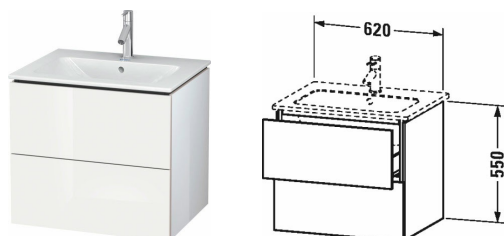

Vanity unit wall-mounted # LC6240

| < 620 mm > |

Vanity unit wall-mounted	Dimension	Weight	Order number
2 drawers, upper drawer including cut-out for siphon and siphon cover, for ME by Starck # 233663			
Colors			
M03 Jade High Gloss Lacquer M07 Concrete Grey Matt Decor M09 Light Blue Matt Decor M10 Apricot Pearl High Gloss Lacquer M11 Cashmere Oak M12 Brushed Oak M13 American Walnut (Real wood veneer) M14 Terra M18 White Matt M20 Apricot Pearl Satin Matt Lacquer M21 Walnut Dark Decor M22 White High Gloss (Decor) M27 White Lilac High Gloss Lacquer M31 Pine Silver M38 Dolomiti Grey High Gloss Lacquer M40 Black high gloss M43 Basalt Matt M47 Stone blue high gloss M49 Graphite Matt M51 Pine Terra M52 European Oak M53 Chestnut Dark M61 Olive brown high gloss M69 Brushed Walnut M71 Mediterranean Oak M72 Brushed Dark Oak M73 Tecino Cherry Tree M75 Linen M79 Natural Walnut M85 White High Gloss (Laquer) M86 Cappuccino M87 White lilac satin matt M89 Flannel Grey High Gloss Lacquer M90 Flannel Grey Satin Matt Lacquer M91 Taupe Decor			
Variant			
	620 x 481 mm		LC6240
Infobox			
Space saving siphon # 005076 is recommended, Interior modules can not be retrofitted and are factory installed., Required specification for ordering:., - interior system yes / no, - walnut 77 or maple 78			
Accessory			
Additional modules Interior system in maple or walnut solid wood, for cabinet widths 620 mm	620 mm		UV9820
Suitable products			
Washbasin, furniture washbasin with overflow, with tap platform, 630 x 490 mm	630 x 490 mm		233663

All drawings contain the necessary measurements which are subject to standard tolerances. Exact measurements, in particular for customised installation scenarios, can only be taken from the finished ceramic piece.