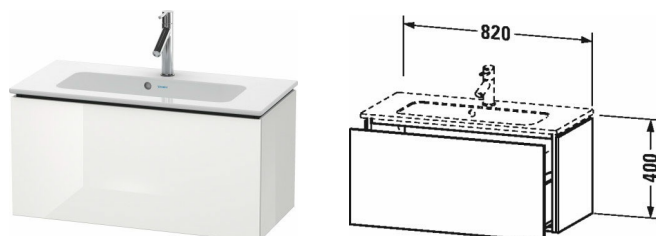

Vanity unit wall-mounted compact # LC6157

| < 820 mm > |

Vanity unit wall-mounted compact	Dimension	Weight	Order number
1 pull-out compartment, for ME by Starck # 234283			
Colors			
M03 Jade High Gloss Lacquer M07 Concrete Grey Matt Decor M09 Light Blue Matt Decor M10 Apricot Pearl High Gloss Lacquer M11 Cashmere Oak M12 Brushed Oak M13 American Walnut (Real wood veneer) M14 Terra M18 White Matt M20 Apricot Pearl Satin Matt Lacquer M21 Walnut Dark Decor M22 White High Gloss (Decor) M27 White Lilac High Gloss Lacquer M31 Pine Silver M38 Dolomiti Grey High Gloss Lacquer M40 Black high gloss M43 Basalt Matt M47 Stone blue high gloss M49 Graphite Matt M51 Pine Terra M52 European Oak M53 Chestnut Dark M61 Olive brown high gloss M69 Brushed Walnut M71 Mediterranean Oak M72 Brushed Dark Oak M73 Tecino Cherry Tree M75 Linen M79 Natural Walnut M85 White High Gloss (Laquer) M86 Cappuccino M87 White lilac satin matt M89 Flannel Grey High Gloss Lacquer M90 Flannel Grey Satin Matt Lacquer M91 Taupe Decor			
Variant			
	820 x 391 mm		LC6157
Infobox			
Installation only in combination with space saving siphon (# 005076 is recommended), Interior modules can not be retrofitted and are factory installed., Required specification for ordering: - interior system yes / no, - walnut 77 or maple 78			
Accessory			
Additional modules Interior system in maple or walnut solid wood, for cabinet widths 820 mm	820 mm		UV9805
Suitable products			
Furniture washbasin compact with overflow, with tap platform, 830 x 400 mm	830 x 400 mm		234283

All drawings contain the necessary measurements which are subject to standard tolerances. Exact measurements, in particular for customised installation scenarios, can only be taken from the finished ceramic piece.