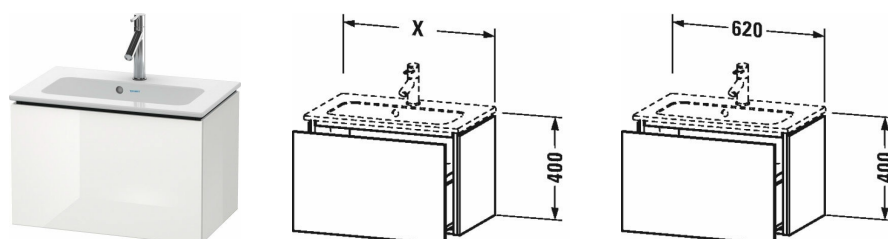

**Vanity unit wall-mounted compact # LC6156**

| &lt; 620 mm &gt; |

Vanity unit wall-mounted compact	Dimension	Weight	Order number
1 pull-out compartment, for ME by Starck # 234263			
<b>Colors</b>			
M03 Jade High Gloss Lacquer M07 Concrete Grey Matt Decor M09 Light Blue Matt Decor M10 Apricot Pearl High Gloss Lacquer M11 Cashmere Oak M12 Brushed Oak M13 American Walnut (Real wood veneer) M14 Terra M18 White Matt M20 Apricot Pearl Satin Matt Lacquer M21 Walnut Dark Decor M22 White High Gloss (Decor) M27 White Lilac High Gloss Lacquer M31 Pine Silver M38 Dolomiti Grey High Gloss Lacquer M40 Black high gloss M43 Basalt Matt M47 Stone blue high gloss M49 Graphite Matt M51 Pine Terra M52 European Oak M53 Chestnut Dark M61 Olive brown high gloss M69 Brushed Walnut M71 Mediterranean Oak M72 Brushed Dark Oak M73 Tecino Cherry Tree M75 Linen M79 Natural Walnut M85 White High Gloss (Laquer) M86 Cappuccino M87 White lilac satin matt M89 Flannel Grey High Gloss Lacquer M90 Flannel Grey Satin Matt Lacquer M91 Taupe Decor			
<b>Variant</b>			
	620 x 391 mm		LC6156
<b>Infobox</b>			
Installation only in combination with space saving siphon (# 005076 is recommended), Interior modules can not be retrofitted and are factory installed., Required specification for ordering: - interior system yes / no, - walnut 77 or maple 78			
<b>Accessory</b>			
Additional modules Interior system in maple or walnut solid wood, for cabinet widths 620 mm	620 mm		UV9804
<b>Suitable products</b>			
Furniture washbasin compact with overflow, with tap platform, 630 x 400 mm	630 x 400 mm		234263

All drawings contain the necessary measurements which are subject to standard tolerances. Exact measurements, in particular for customised installation scenarios, can only be taken from the finished ceramic piece.