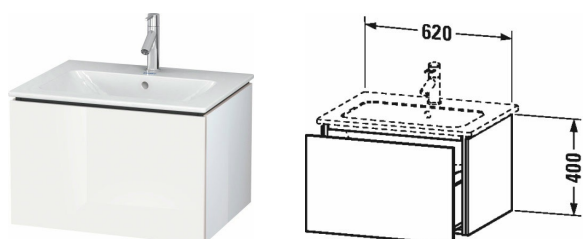

**Vanity unit wall-mounted # LC6140**

| &lt; 620 mm &gt; |

Vanity unit wall-mounted	Dimension	Weight	Order number
1 pull-out compartment, for ME by Starck # 233663			
<b>Colors</b>			
M03 Jade High Gloss Lacquer M07 Concrete Grey Matt Decor M09 Light Blue Matt Decor M10 Apricot Pearl High Gloss Lacquer M11 Cashmere Oak M12 Brushed Oak M13 American Walnut (Real wood veneer) M14 Terra M18 White Matt M20 Apricot Pearl Satin Matt Lacquer M21 Walnut Dark Decor M22 White High Gloss (Decor) M27 White Lilac High Gloss Lacquer M31 Pine Silver M38 Dolomiti Grey High Gloss Lacquer M40 Black high gloss M43 Basalt Matt M47 Stone blue high gloss M49 Graphite Matt M51 Pine Terra M52 European Oak M53 Chestnut Dark M61 Olive brown high gloss M69 Brushed Walnut M71 Mediterranean Oak M72 Brushed Dark Oak M73 Tecino Cherry Tree M75 Linen M79 Natural Walnut M85 White High Gloss (Laquer) M86 Cappuccino M87 White lilac satin matt M89 Flannel Grey High Gloss Lacquer M90 Flannel Grey Satin Matt Lacquer M91 Taupe Decor			
<b>Variant</b>			
	620 x 481 mm		LC6140
<b>Infobox</b>			
Installation only in combination with space saving siphon (# 005076 is recommended), Interior modules can not be retrofitted and are factory installed., Required specification for ordering: - interior system yes / no, - walnut 77 or maple 78			
<b>Accessory</b>			
Additional modules Interior system in maple or walnut solid wood, for cabinet widths 620 mm	620 mm		UV9831
<b>Suitable products</b>			
Washbasin, furniture washbasin with overflow, with tap platform, 630 x 490 mm	630 x 490 mm		233663

All drawings contain the necessary measurements which are subject to standard tolerances. Exact measurements, in particular for customised installation scenarios, can only be taken from the finished ceramic piece.