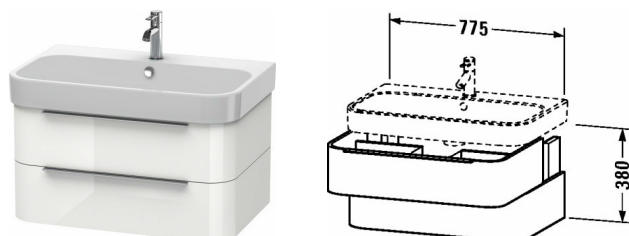

Vanity unit wall-mounted # H26365

|< 775 mm >|

| Vanity unit wall-mounted | Dimension | Weight | Order number |
|---|--------------|--------|--------------|
| 2 drawers, upper drawer including cut-out for siphon and siphon cover, for Happy D.2 # 231880 | | | |
| Colors | | | |
| M11 Cashmere Oak M13 American Walnut (Real wood veneer) M22 White High Gloss (Decor) M52 European Oak M72 Brushed Dark Oak M75 Linen | | | |
| Variant | | | |
| | 775 x 480 mm | | H26365 |
| Infobox | | | |
| Space saving siphon # 005076 is recommended, framed recess = 13 mm, Interior modules can not be retrofitted and are factory installed., Required specification for ordering:, - interior system yes / no, - walnut 77 or maple 78 | | | |
| Accessory | | | |
| Additional modules Interior system in maple or walnut solid wood, for cabinet widths 775 mm | 775 mm | | UV9971 |
| Suitable products | | | |
| Washbasin, furniture washbasin with overflow, with tap platform, overflow clip chrome included, underneath glazed, 800 x 505 mm | 800 x 505 mm | | 231880 |

All drawings contain the necessary measurements which are subject to standard tolerances. Exact measurements, in particular for customised installation scenarios, can only be taken from the finished ceramic piece.