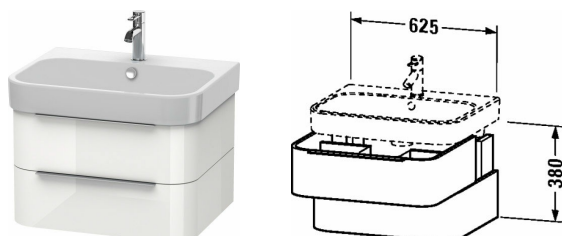

**Vanity unit wall-mounted # H26364**

|&lt; 625 mm &gt;|

Vanity unit wall-mounted	Dimension	Weight	Order number
2 drawers, upper drawer including cut-out for siphon and siphon cover, for Happy D.2 # 231865			
<b>Colors</b>			
M11 Cashmere Oak M13 American Walnut (Real wood veneer) M22 White High Gloss (Decor) M52 European Oak M72 Brushed Dark Oak M75 Linen			
<b>Variant</b>			
	625 x 480 mm		H26364
<b>Infobox</b>			
Space saving siphon # 005076 is recommended, framed recess = 13 mm, Interior modules can not be retrofitted and are factory installed., Required specification for ordering: - interior system yes / no, - walnut 77 or maple 78			
<b>Accessory</b>			
Additional modules Interior system in maple or walnut solid wood, for cabinet widths 625 mm	625 mm		UV9968
<b>Suitable products</b>			
Washbasin, furniture washbasin with overflow, with tap platform, overflow clip chrome included, underneath glazed, 650 x 505 mm	650 x 505 mm		231865

All drawings contain the necessary measurements which are subject to standard tolerances. Exact measurements, in particular for customised installation scenarios, can only be taken from the finished ceramic piece.