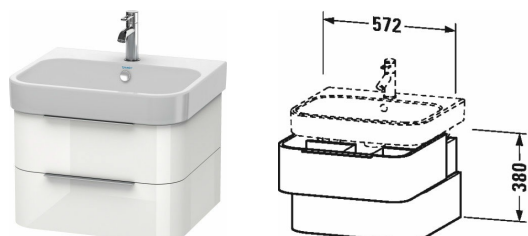

Vanity unit wall-mounted # H26363

|< 575 mm >|

Vanity unit wall-mounted	Dimension	Weight	Order number
2 drawers, upper drawer including cut-out for siphon and siphon cover, for Happy D.2 # 231860			
Colors			
M11 Cashmere Oak M13 American Walnut (Real wood veneer) M22 White High Gloss (Decor) M52 European Oak M72 Brushed Dark Oak M75 Linen			
Variant			
	575 x 480 mm		H26363
Infobox			
Space saving siphon # 005076 is recommended, framed recess = 13 mm, Interior modules can not be retrofitted and are factory installed., Required specification for ordering:, - interior system yes / no, - walnut 77 or maple 78			
Accessory			
Additional modules Interior system in maple or walnut solid wood, for cabinet widths 575 mm	575 mm		UV9987
Suitable products			
Washbasin, furniture washbasin with overflow, with tap platform, overflow clip chrome included, 600 x 505 mm	600 x 505 mm		231860

All drawings contain the necessary measurements which are subject to standard tolerances. Exact measurements, in particular for customised installation scenarios, can only be taken from the finished ceramic piece.