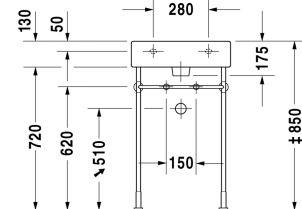

Washbasin, furniture washbasin # 045450..00 / 045450..30 / 045450..60

| < 500 mm > |

9553 Fogo

6043 X-Large

Washbasin, furniture washbasin	Dimension	Weight	Order number
with tap platform, underneath glazed, 500 mm			
Colors			
00 White Alpin 08 Black			
Variant			
● with overflow	500 x 470 mm	15.200 kg	045450..00
● ● ● with overflow	500 x 470 mm	15.200 kg	045450..30
☒ with overflow	500 x 470 mm	15.200 kg	045450..60
Sanitary ceramics with the special WonderGliss surface finish will remain clean and attractive-looking for a long time to come. When ordering WonderGliss please add a "1" as eleventh digit to the model number.			
Accessory for ceramics			
Push-open waste for washbasins with overflow		0.400 kg	005052
Accessory			
Towel rail square tube 14 mm, for washbasin # 045450, 235050, 235350	449 mm	0.500 kg	003029
Design Siphon		1.500 kg	005036
Suitable products			
Metal console height adjustable +50 mm, for washbasin # 045450, 235050,			003065
Vanity unit wall-mounted 1 pull-out compartment, for Vero # 045450, 450 x 440 mm	450 x 440 mm		KT6685