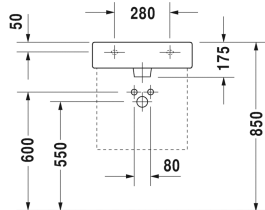

Washbasin, furniture washbasin # 045450..00 / 045450..30 / 045450..60

| < 500 mm > |

9553 Fogo

6043 X-Large

Washbasin, furniture washbasin	Dimension	Weight	Order number
with tap platform, underneath glazed, 500 mm			
Colors			
00 White Alpin 08 Black			
Variant			
● with overflow	500 x 470 mm	15.200 kg	045450..00
● ● ● with overflow	500 x 470 mm	15.200 kg	045450..30
☒ with overflow	500 x 470 mm	15.200 kg	045450..60
Sanitary ceramics with the special WonderGliss surface finish will remain clean and attractive-looking for a long time to come. When ordering WonderGliss please add a "1" as eleventh digit to the model number.			
Accessory for ceramics			
Push-open waste for washbasins with overflow		0.400 kg	005052
Accessory			
Towel rail square tube 14 mm, for washbasin # 045450, 235050, 235350	449 mm	0.500 kg	003029
Design Siphon		1.500 kg	005036
Suitable products			
Metal console height adjustable +50 mm, for washbasin # 045450, 235050,			003065
Vanity unit wall-mounted 1 pull-out compartment, for Vero # 045450, 450 x 440 mm	450 x 440 mm		KT6685

All drawings contain the necessary measurements which are subject to standard tolerances. Exact measurements, in particular for customised installation scenarios, can only be taken from the finished ceramic piece.