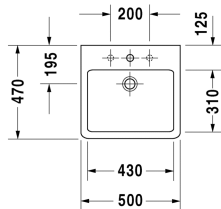

Washbasin, furniture washbasin # 045450..00 / 045450..30 / 045450..60

| < 500 mm > |

9553 Fogo

6043 X-Large

Washbasin, furniture washbasin	Dimension	Weight	Order number
with tap platform, underneath glazed, 500 mm			
Colors			
00 White Alpin 08 Black			
Variant			
● with overflow	500 x 470 mm	15.200 kg	045450..00
● ● ● with overflow	500 x 470 mm	15.200 kg	045450..30
☒ with overflow	500 x 470 mm	15.200 kg	045450..60
Sanitary ceramics with the special WonderGliss surface finish will remain clean and attractive-looking for a long time to come. When ordering WonderGliss please add a "1" as eleventh digit to the model number.			
Accessory for ceramics			
Push-open waste for washbasins with overflow		0.400 kg	005052
Accessory			
Towel rail square tube 14 mm, for washbasin # 045450, 235050, 235350	449 mm	0.500 kg	003029
Design Siphon		1.500 kg	005036
Suitable products			
Metal console height adjustable +50 mm, for washbasin # 045450, 235050,			003065
Vanity unit wall-mounted 1 pull-out compartment, for Vero # 045450, 450 x 440 mm	450 x 440 mm		KT6685