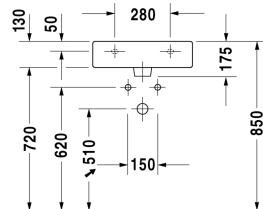

Washbasin, furniture washbasin # 045450..00 / 045450..30 / 045450..60

| < 500 mm > |

9553 Fogo

6043 X-Large

Washbasin, furniture washbasin	Dimension	Weight	Order number
with tap platform, underneath glazed, 500 mm			
Colors			
00 White Alpin 08 Black			
Variant			
● with overflow	500 x 470 mm	15.200 kg	045450..00
● ● ● with overflow	500 x 470 mm	15.200 kg	045450..30
☒ with overflow	500 x 470 mm	15.200 kg	045450..60
Sanitary ceramics with the special WonderGliss surface finish will remain clean and attractive-looking for a long time to come. When ordering WonderGliss please add a "1" as eleventh digit to the model number.			
Accessory for ceramics			
Push-open waste for washbasins with overflow		0.400 kg	005052
Accessory			
Towel rail square tube 14 mm, for washbasin # 045450, 235050, 235350	449 mm	0.500 kg	003029
Design Siphon		1.500 kg	005036
Suitable products			
Metal console height adjustable +50 mm, for washbasin # 045450, 235050,			003065
Vanity unit wall-mounted 1 pull-out compartment, for Vero # 045450, 450 x 440 mm	450 x 440 mm		KT6685

All drawings contain the necessary measurements which are subject to standard tolerances. Exact measurements, in particular for customised installation scenarios, can only be taken from the finished ceramic piece.