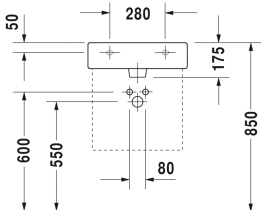

Washbasin, furniture washbasin # 045450..00 / 045450..30 / 045450..60

| < 500 mm > |

9553 Fogo

6043 X-Large

Washbasin, furniture washbasin	Dimension	Weight	Order number
with tap platform, underneath glazed, 500 mm			
Colors			
00 White Alpin 08 Black			
Variant			
● with overflow	500 x 470 mm	15.200 kg	045450..00
● ● ● with overflow	500 x 470 mm	15.200 kg	045450..30
☒ with overflow	500 x 470 mm	15.200 kg	045450..60
Sanitary ceramics with the special WonderGliss surface finish will remain clean and attractive-looking for a long time to come. When ordering WonderGliss please add a "1" as eleventh digit to the model number.			
Accessory for ceramics			
Push-open waste for washbasins with overflow		0.400 kg	005052
Accessory			
Towel rail square tube 14 mm, for washbasin # 045450, 235050, 235350	449 mm	0.500 kg	003029
Design Siphon		1.500 kg	005036
Suitable products			
Metal console height adjustable +50 mm, for washbasin # 045450, 235050,			003065
Vanity unit wall-mounted 1 pull-out compartment, for Vero # 045450, 450 x 440 mm	450 x 440 mm		KT6685

All drawings contain the necessary measurements which are subject to standard tolerances. Exact measurements, in particular for customised installation scenarios, can only be taken from the finished ceramic piece.