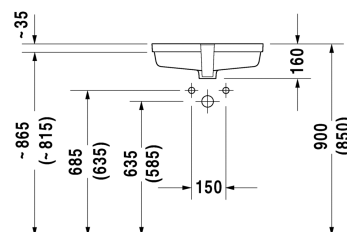

**Vanity basin # 0330480000**

| &lt; 485 mm &gt; |

Vanity basin	Dimension	Weight	Order number
undercounter basin, with overflow, without tap platform, fixings for installation in wooden consoles included, 485 mm			
<b>Colors</b>			
00 White Alpin			
<b>Variant</b>			
☒	485 x 315 mm	8.200 kg	0330480000
<b>Infobox</b>			
Measurements of undercounter models represent interior measurements			
Sanitary ceramics with the special WonderGliss surface finish will remain clean and attractive-looking for a long time to come. When ordering WonderGliss please add a "1" as eleventh digit to the model number.			
<b>Accessory</b>			
Push-open waste for washbasins with overflow		0.400 kg	005052
Design Siphon		1.500 kg	005036
Fixing for stone countertops, (with the exception of # 046651)		0.200 kg	005028

*All drawings contain the necessary measurements which are subject to standard tolerances. Exact measurements, in particular for customised installation scenarios, can only be taken from the finished ceramic piece.*