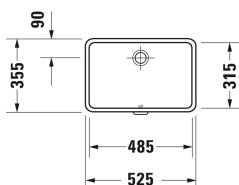

**Vanity basin # 0330480000**

| &lt; 485 mm &gt; |

Vanity basin	Dimension	Weight	Order number
undercounter basin, with overflow, without tap platform, fixings for installation in wooden consoles included, 485 mm			
<b>Colors</b>			
00 White Alpin			
<b>Variant</b>			
☒	485 x 315 mm	8.200 kg	0330480000
<b>Infobox</b>			
Measurements of undercounter models represent interior measurements			
Sanitary ceramics with the special WonderGliss surface finish will remain clean and attractive-looking for a long time to come. When ordering WonderGliss please add a "1" as eleventh digit to the model number.			
<b>Accessory</b>			
Push-open waste for washbasins with overflow		0.400 kg	005052
Design Siphon		1.500 kg	005036
Fixing for stone countertops, (with the exception of # 046651)		0.200 kg	005028

*All drawings contain the necessary measurements which are subject to standard tolerances. Exact measurements, in particular for customised installation scenarios, can only be taken from the finished ceramic piece.*