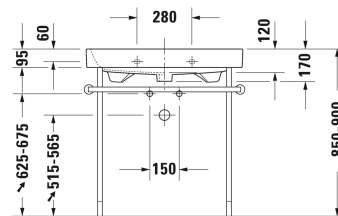

**Washbasin, furniture washbasin # 2318800000 / 2318800030 / 2318800060**

| < 800 mm > |

6365 Happy D.2

Washbasin, furniture washbasin	Dimension	Weight	Order number
with overflow, with tap platform, overflow clip chrome included, underneath glazed, 800 mm			
<b>Colors</b>			
00 White Alpin			
<b>Variant</b>			
●	800 x 505 mm	25.900 kg	2318800000
●●●	800 x 505 mm	25.900 kg	2318800030
⊗	800 x 505 mm	25.900 kg	2318800060
Sanitary ceramics with the special WonderGliss surface finish will remain clean and attractive-looking for a long time to come. When ordering WonderGliss please add a "1" as eleventh digit to the model number.			
<b>Accessory</b>			
Space saving waste	1 1/4" mm	0.400 kg	005076
Design Siphon		1.500 kg	005036
<b>Suitable products</b>			
Vanity unit wall-mounted 2 drawers, upper drawer including cut-out for siphon and siphon cover, for Happy D.2 # 231880 , 775 x 480 mm	775 x 480 mm		H26365
Metal console height adjustable +50 mm, chrome, for washbasin # 231880,			003077

**Washbasin, furniture washbasin # 2318800000 / 2318800030 /  
2318800060**

|< 800 mm >|

---

Vanity unit floor-standing 2 drawers, upper drawer including  
cut-out for siphon and siphon cover, for Happy D.2 # 231880 , 775 x 480 mm  
775 x 480 mm

H26373

---

*All drawings contain the necessary measurements which are subject to standard tolerances. Exact measurements, in particular for customised installation scenarios, can only be taken from the finished ceramic piece.*