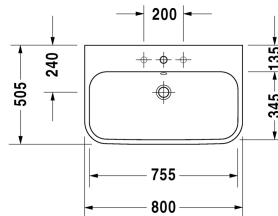

**Washbasin, furniture washbasin # 2318800000 / 2318800030 / 2318800060**

| < 800 mm > |

6365 Happy D.2

Washbasin, furniture washbasin	Dimension	Weight	Order number
with overflow, with tap platform, overflow clip chrome included, underneath glazed, 800 mm			
<b>Colors</b>			
00 White Alpin			
<b>Variant</b>			
●	800 x 505 mm	25.900 kg	2318800000
●●●	800 x 505 mm	25.900 kg	2318800030
⊗	800 x 505 mm	25.900 kg	2318800060
Sanitary ceramics with the special WonderGliss surface finish will remain clean and attractive-looking for a long time to come. When ordering WonderGliss please add a "1" as eleventh digit to the model number.			
<b>Accessory</b>			
Space saving waste	1 1/4" mm	0.400 kg	005076
Design Siphon		1.500 kg	005036
<b>Suitable products</b>			
Vanity unit wall-mounted 2 drawers, upper drawer including cut-out for siphon and siphon cover, for Happy D.2 # 231880 , 775 x 480 mm	775 x 480 mm		H26365
Metal console height adjustable +50 mm, chrome, for washbasin # 231880,			003077

**Washbasin, furniture washbasin # 2318800000 / 2318800030 /  
2318800060**

|< 800 mm >|

---

Vanity unit floor-standing 2 drawers, upper drawer including  
cut-out for siphon and siphon cover, for Happy D.2 # 231880 , 775 x 480 mm  
775 x 480 mm

H26373

---

*All drawings contain the necessary measurements which are subject to standard tolerances. Exact measurements, in particular for customised installation scenarios, can only be taken from the finished ceramic piece.*