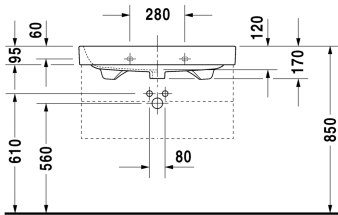

**Washbasin, furniture washbasin # 2318800000 / 2318800030 / 2318800060**

| < 800 mm > |

6365 Happy D.2

Washbasin, furniture washbasin	Dimension	Weight	Order number
with overflow, with tap platform, overflow clip chrome included, underneath glazed, 800 mm			
<b>Colors</b>			
00 White Alpin			
<b>Variant</b>			
●	800 x 505 mm	25.900 kg	2318800000
●●●	800 x 505 mm	25.900 kg	2318800030
⊗	800 x 505 mm	25.900 kg	2318800060
Sanitary ceramics with the special WonderGliss surface finish will remain clean and attractive-looking for a long time to come. When ordering WonderGliss please add a "1" as eleventh digit to the model number.			
<b>Accessory</b>			
Space saving waste	1 1/4" mm	0.400 kg	005076
Design Siphon		1.500 kg	005036
<b>Suitable products</b>			
Vanity unit wall-mounted 2 drawers, upper drawer including cut-out for siphon and siphon cover, for Happy D.2 # 231880 , 775 x 480 mm	775 x 480 mm		H26365
Metal console height adjustable +50 mm, chrome, for washbasin # 231880,			003077

**Washbasin, furniture washbasin # 2318800000 / 2318800030 /  
2318800060**

|< 800 mm >|

---

Vanity unit floor-standing 2 drawers, upper drawer including  
cut-out for siphon and siphon cover, for Happy D.2 # 231880 , 775 x 480 mm  
775 x 480 mm

H26373

---

*All drawings contain the necessary measurements which are subject to standard tolerances. Exact measurements, in particular for customised installation scenarios, can only be taken from the finished ceramic piece.*