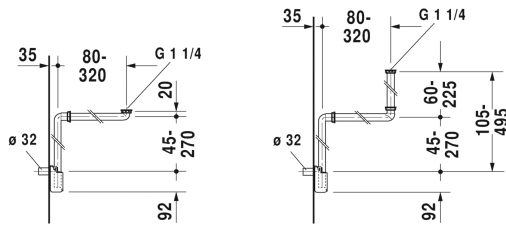

Space saving waste # 005076

| < 1 1/4" mm > |

Space saving waste	Dimension	Weight	Order number
Colors			
Variant			
Infobox			
For vanity units the space saving siphon is recommended			

All drawings contain the necessary measurements which are subject to standard tolerances. Exact measurements, in particular for customised installation scenarios, can only be taken from the finished ceramic piece.