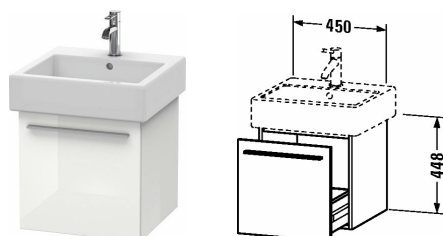

Vanity unit wall-mounted # XL6043

| < 450 mm > |

Vanity unit wall-mounted	Dimension	Weight	Order number
1 pull-out compartment, for Vero # 045450, without compartment			
Colors			
M03 Jade High Gloss Lacquer M07 Concrete Grey Matt Decor M09 Light Blue Matt Decor M10 Apricot Pearl High Gloss Lacquer M11 Cashmere Oak M12 Brushed Oak M13 American Walnut (Real wood veneer) M14 Terra M18 White Matt M20 Apricot Pearl Satin Matt Lacquer M21 Walnut Dark Decor M22 White High Gloss (Decor) M27 White Lilac High Gloss Lacquer M31 Pine Silver M38 Dolomiti Grey High Gloss Lacquer M40 Black high gloss M43 Basalt Matt M47 Stone blue high gloss M49 Graphite Matt M51 Pine Terra M52 European Oak M53 Chestnut Dark M61 Olive brown high gloss M69 Brushed Walnut M71 Mediterranean Oak M72 Brushed Dark Oak M73 Tecino Cherry Tree M75 Linen M79 Natural Walnut M85 White High Gloss (Laquer) M86 Cappuccino M87 White lilac satin matt M89 Flannel Grey High Gloss Lacquer M90 Flannel Grey Satin Matt Lacquer M91 Taupe Decor			
Variant			
	450 x 443 mm		XL6043
Infobox			
Space saving siphon # 005076 is recommended			
Suitable products			
Washbasin, furniture washbasin with tap platform, underneath glazed, 500 x 470 mm	500 x 470 mm		045450

All drawings contain the necessary measurements which are subject to standard tolerances. Exact measurements, in particular for customised installation scenarios, can only be taken from the finished ceramic piece.