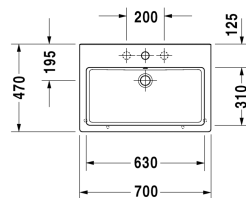

Washbasin ground # 045470..25 / 045470..27 / 045470..28 / 045470..71 / 045470..73 / 045470..79

| < 700 mm > |

Washbasin ground	Dimension	Weight	Order number
with tap platform, fixings included, 700 mm			
Colors			
00 White Alpin 08 Black			
Variant			
●●● with overflow	700 x 470 mm	20.900 kg	045470..25
● with overflow	700 x 470 mm	20.900 kg	045470..27
☒ with overflow	700 x 470 mm	20.900 kg	045470..28
● without overflow	700 x 470 mm	20.900 kg	045470..71
●●● without overflow	700 x 470 mm	20.900 kg	045470..73
☒ without overflow	700 x 470 mm	20.900 kg	045470..79
Sanitary ceramics with the special WonderGliss surface finish will remain clean and attractive-looking for a long time to come. When ordering WonderGliss please add a "1" as eleventh digit to the model number.			
Accessory for ceramics			
Push-open waste for washbasins with overflow		0.400 kg	005052
Continuous flow waste for washbasins without overflow	75 mm	0.400 kg	005038
Accessory			
Design Siphon		1.500 kg	005036
Suitable products