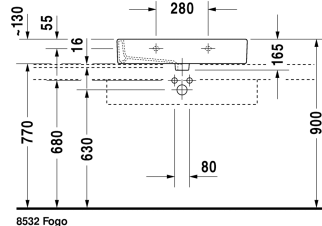

Washbasin ground # 045470..25 / 045470..27 / 045470..28 / 045470..71 / 045470..73 / 045470..79

| < 700 mm > |

Washbasin ground	Dimension	Weight	Order number
with tap platform, fixings included, 700 mm			
Colors			
00 White Alpin 08 Black			
Variant			
●●● with overflow	700 x 470 mm	20.900 kg	045470..25
● with overflow	700 x 470 mm	20.900 kg	045470..27
☒ with overflow	700 x 470 mm	20.900 kg	045470..28
● without overflow	700 x 470 mm	20.900 kg	045470..71
●●● without overflow	700 x 470 mm	20.900 kg	045470..73
☒ without overflow	700 x 470 mm	20.900 kg	045470..79
Sanitary ceramics with the special WonderGliss surface finish will remain clean and attractive-looking for a long time to come. When ordering WonderGliss please add a "1" as eleventh digit to the model number.			
Accessory for ceramics			
Push-open waste for washbasins with overflow		0.400 kg	005052
Continuous flow waste for washbasins without overflow	75 mm	0.400 kg	005038
Accessory			
Design Siphon		1.500 kg	005036
Suitable products			