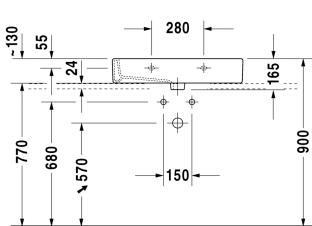

Washbasin ground # 045470..25 / 045470..27 / 045470..28 / 045470..71 / 045470..73 / 045470..79

| < 700 mm > |

Washbasin ground	Dimension	Weight	Order number
with tap platform, fixings included, 700 mm			
Colors			
00 White Alpin 08 Black			
Variant			
●●● with overflow	700 x 470 mm	20.900 kg	045470..25
● with overflow	700 x 470 mm	20.900 kg	045470..27
☒ with overflow	700 x 470 mm	20.900 kg	045470..28
● without overflow	700 x 470 mm	20.900 kg	045470..71
●●● without overflow	700 x 470 mm	20.900 kg	045470..73
☒ without overflow	700 x 470 mm	20.900 kg	045470..79
Sanitary ceramics with the special WonderGliss surface finish will remain clean and attractive-looking for a long time to come. When ordering WonderGliss please add a "1" as eleventh digit to the model number.			
Accessory for ceramics			
Push-open waste for washbasins with overflow		0.400 kg	005052
Continuous flow waste for washbasins without overflow	75 mm	0.400 kg	005038
Accessory			
Design Siphon		1.500 kg	005036
Suitable products			