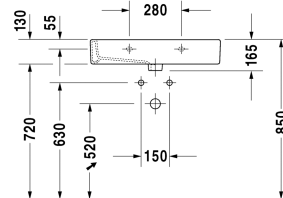

Washbasin ground # 045470..25 / 045470..27 / 045470..28 / 045470..71 / 045470..73 / 045470..79

| < 700 mm > |

Washbasin ground	Dimension	Weight	Order number
with tap platform, fixings included, 700 mm			
Colors			
00 White Alpin 08 Black			
Variant			
●●● with overflow	700 x 470 mm	20.900 kg	045470..25
● with overflow	700 x 470 mm	20.900 kg	045470..27
☒ with overflow	700 x 470 mm	20.900 kg	045470..28
● without overflow	700 x 470 mm	20.900 kg	045470..71
●●● without overflow	700 x 470 mm	20.900 kg	045470..73
☒ without overflow	700 x 470 mm	20.900 kg	045470..79
Sanitary ceramics with the special WonderGliss surface finish will remain clean and attractive-looking for a long time to come. When ordering WonderGliss please add a "1" as eleventh digit to the model number.			
Accessory for ceramics			
Push-open waste for washbasins with overflow		0.400 kg	005052
Continuous flow waste for washbasins without overflow	75 mm	0.400 kg	005038
Accessory			
Design Siphon		1.500 kg	005036
Suitable products			