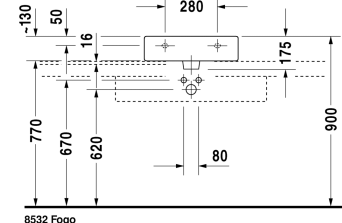

Washbasin ground # 045450..25 / 045450..27 / 045450..28 / 045450..71 / 045450..73 / 045450..79

| < 500 mm > |

Washbasin ground	Dimension	Weight	Order number
with tap platform, fixings included, 500 mm			
Colors			
00 White Alpin 08 Black			
Variant			
●●● with overflow	500 x 470 mm	15.200 kg	045450..25
● with overflow	500 x 470 mm	15.200 kg	045450..27
☒ with overflow	500 x 470 mm	15.200 kg	045450..28
● without overflow	500 x 470 mm	15.200 kg	045450..71
●●● without overflow	500 x 470 mm	15.200 kg	045450..73
☒ without overflow	500 x 470 mm	15.200 kg	045450..79
Sanitary ceramics with the special WonderGliss surface finish will remain clean and attractive-looking for a long time to come. When ordering WonderGliss please add a "1" as eleventh digit to the model number.			
Accessory for ceramics			
Push-open waste for washbasins with overflow		0.400 kg	005052
Continuous flow waste for washbasins without overflow	75 mm	0.400 kg	005038
Accessory			
Design Siphon		1.500 kg	005036
Suitable products			
Console including draws 2 drawers beneath console, 2 console supports, 1 cut-out central, 800 x 550 mm	800 x 550 mm		F08521
Console including draws 1 drawer beneath console, 2 console supports, 1 cut-out central, 1 siphon cover, 600 x 550 mm	600 x 550 mm		F08520
Console including draws 3 drawers beneath consoles, 3 console supports, 1 cut-out left side, 1500 x 550 mm	1500 x 550 mm		F08528
Console including draws 3 drawers beneath consoles, 3 console supports, 1 cut-out right side, 1500 x 550 mm	1500 x 550 mm		F08529