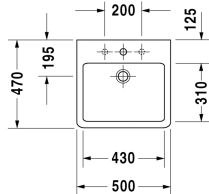

Washbasin ground # 045450..25 / 045450..27 / 045450..28 / 045450..71 / 045450..73 / 045450..79

| < 500 mm > |

Washbasin ground	Dimension	Weight	Order number
with tap platform, fixings included, 500 mm			
Colors			
00 White Alpin 08 Black			
Variant			
●●● with overflow	500 x 470 mm	15.200 kg	045450..25
● with overflow	500 x 470 mm	15.200 kg	045450..27
☒ with overflow	500 x 470 mm	15.200 kg	045450..28
● without overflow	500 x 470 mm	15.200 kg	045450..71
●●● without overflow	500 x 470 mm	15.200 kg	045450..73
☒ without overflow	500 x 470 mm	15.200 kg	045450..79
Sanitary ceramics with the special WonderGliss surface finish will remain clean and attractive-looking for a long time to come. When ordering WonderGliss please add a "1" as eleventh digit to the model number.			
Accessory for ceramics			
Push-open waste for washbasins with overflow		0.400 kg	005052
Continuous flow waste for washbasins without overflow	75 mm	0.400 kg	005038
Accessory			
Design Siphon		1.500 kg	005036
Suitable products			
Console including draws 2 drawers beneath console, 2 console supports, 1 cut-out central, 800 x 550 mm	800 x 550 mm		F08521
Console including draws 1 drawer beneath console, 2 console supports, 1 cut-out central, 1 siphon cover, 600 x 550 mm	600 x 550 mm		F08520
Console including draws 3 drawers beneath consoles, 3 console supports, 1 cut-out left side, 1500 x 550 mm	1500 x 550 mm		F08528
Console including draws 3 drawers beneath consoles, 3 console supports, 1 cut-out right side, 1500 x 550 mm	1500 x 550 mm		F08529