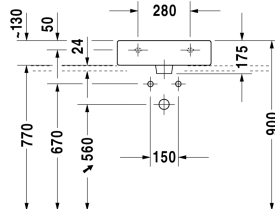

Washbasin ground # 045450..25 / 045450..27 / 045450..28 / 045450..71 / 045450..73 / 045450..79

| < 500 mm > |

Washbasin ground	Dimension	Weight	Order number
with tap platform, fixings included, 500 mm			
Colors			
00 White Alpin 08 Black			
Variant			
●●● with overflow	500 x 470 mm	15.200 kg	045450..25
● with overflow	500 x 470 mm	15.200 kg	045450..27
☒ with overflow	500 x 470 mm	15.200 kg	045450..28
● without overflow	500 x 470 mm	15.200 kg	045450..71
●●● without overflow	500 x 470 mm	15.200 kg	045450..73
☒ without overflow	500 x 470 mm	15.200 kg	045450..79
Sanitary ceramics with the special WonderGliss surface finish will remain clean and attractive-looking for a long time to come. When ordering WonderGliss please add a "1" as eleventh digit to the model number.			
Accessory for ceramics			
Push-open waste for washbasins with overflow		0.400 kg	005052
Continuous flow waste for washbasins without overflow	75 mm	0.400 kg	005038
Accessory			
Design Siphon		1.500 kg	005036
Suitable products			
Console including draws 2 drawers beneath console, 2 console supports, 1 cut-out central, 800 x 550 mm	800 x 550 mm		F08521
Console including draws 1 drawer beneath console, 2 console supports, 1 cut-out central, 1 siphon cover, 600 x 550 mm	600 x 550 mm		F08520
Console including draws 3 drawers beneath consoles, 3 console supports, 1 cut-out left side, 1500 x 550 mm	1500 x 550 mm		F08528
Console including draws 3 drawers beneath consoles, 3 console supports, 1 cut-out right side, 1500 x 550 mm	1500 x 550 mm		F08529