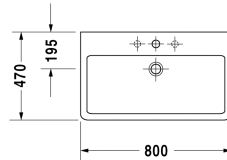

**Washbasin ground # 045480..25 / 045480..27 / 045480..28 / 045480..71 / 045480..73 / 045480..79**

| < 800 mm > |

8532 Fogo

Washbasin ground	Dimension	Weight	Order number
with tap platform, fixings included, 800 mm			
<b>Colors</b>			
00 White Alpin 08 Black			
<b>Variant</b>			
●●● with overflow	800 x 470 mm	21.800 kg	045480..25
● with overflow	800 x 470 mm	21.800 kg	045480..27
☒ with overflow	800 x 470 mm	21.800 kg	045480..28
● without overflow	800 x 470 mm	21.800 kg	045480..71
●●● with overflow	800 x 470 mm	21.800 kg	045480..73
☒ without overflow	800 x 470 mm	21.800 kg	045480..79
Sanitary ceramics with the special WonderGliss surface finish will remain clean and attractive-looking for a long time to come. When ordering WonderGliss please add a "1" as eleventh digit to the model number.			
<b>Accessory for ceramics</b>			
Push-open waste for washbasins with overflow		0.400 kg	005052
Continuous flow waste for washbasins without overflow	75 mm	0.400 kg	005038
<b>Accessory</b>			
Design Siphon		1.500 kg	005036
<b>Suitable products</b>			