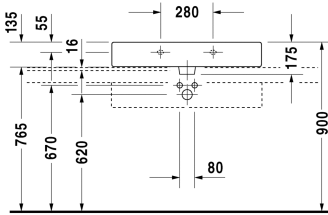

**Washbasin ground # 045480..25 / 045480..27 / 045480..28 / 045480..71 / 045480..73 / 045480..79**

| < 800 mm > |

8532 Fogo

Washbasin ground	Dimension	Weight	Order number
with tap platform, fixings included, 800 mm			
<b>Colors</b>			
00 White Alpin 08 Black			
<b>Variant</b>			
●●● with overflow	800 x 470 mm	21.800 kg	045480..25
● with overflow	800 x 470 mm	21.800 kg	045480..27
☒ with overflow	800 x 470 mm	21.800 kg	045480..28
● without overflow	800 x 470 mm	21.800 kg	045480..71
●●● with overflow	800 x 470 mm	21.800 kg	045480..73
☒ without overflow	800 x 470 mm	21.800 kg	045480..79
Sanitary ceramics with the special WonderGliss surface finish will remain clean and attractive-looking for a long time to come. When ordering WonderGliss please add a "1" as eleventh digit to the model number.			
<b>Accessory for ceramics</b>			
Push-open waste for washbasins with overflow		0.400 kg	005052
Continuous flow waste for washbasins without overflow	75 mm	0.400 kg	005038
<b>Accessory</b>			
Design Siphon		1.500 kg	005036
<b>Suitable products</b>			