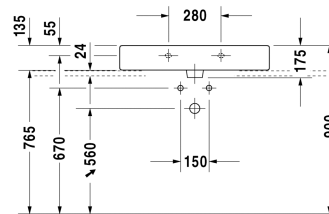

**Washbasin ground # 045480..25 / 045480..27 / 045480..28 / 045480..71 / 045480..73 / 045480..79**

| < 800 mm > |

8532 Fogo

Washbasin ground	Dimension	Weight	Order number
with tap platform, fixings included, 800 mm			
<b>Colors</b>			
00 White Alpin 08 Black			
<b>Variant</b>			
●●● with overflow	800 x 470 mm	21.800 kg	045480..25
● with overflow	800 x 470 mm	21.800 kg	045480..27
☒ with overflow	800 x 470 mm	21.800 kg	045480..28
● without overflow	800 x 470 mm	21.800 kg	045480..71
●●● with overflow	800 x 470 mm	21.800 kg	045480..73
☒ without overflow	800 x 470 mm	21.800 kg	045480..79
Sanitary ceramics with the special WonderGliss surface finish will remain clean and attractive-looking for a long time to come. When ordering WonderGliss please add a "1" as eleventh digit to the model number.			
<b>Accessory for ceramics</b>			
Push-open waste for washbasins with overflow		0.400 kg	005052
Continuous flow waste for washbasins without overflow	75 mm	0.400 kg	005038
<b>Accessory</b>			
Design Siphon		1.500 kg	005036
<b>Suitable products</b>			