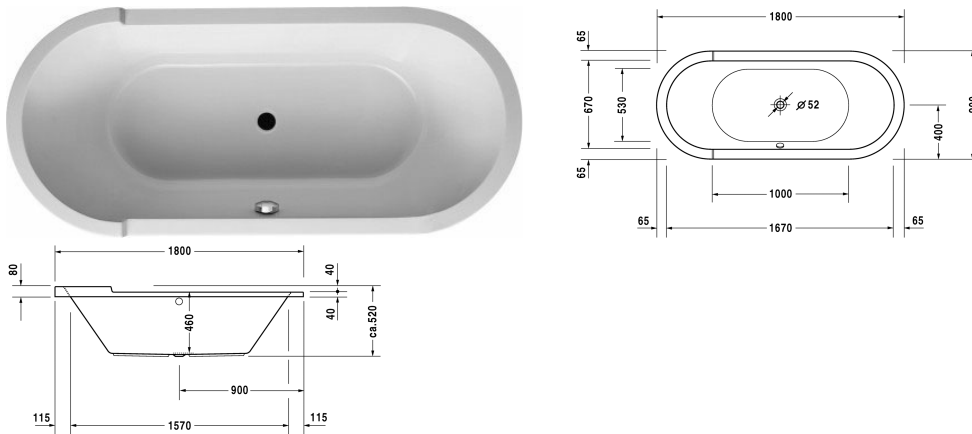

**Bathtub with support feet (for standard installation) #  
700013000000000**

|< 1800 mm >|

Bathtub with support feet (for standard installation)	Dimension	Weight	Order number
oval, built-in, incl. support frame, sanitary acrylic , Filling capacity 170 l			
<b>Colors</b>			
00 White Alpin			
<b>Variant</b>			
Basic model	1800 x 800 mm	28.200 kg	700013000000000
<b>Suitable setting</b>			
LED coloured light with remote control for bathtubs, (white -00, chrome -10)			790840
<b>Suitable products</b>			
Waste and overflow Quadroval with water inlet, chrome, *, for bathtubs with central outlet, outlet diameter 52 mm, length of bowden cable 850 mm,			790294
Waste and overflow Quadroval chrome, for bathtubs with central outlet, outlet diameter 52 mm, length of bowden cable 850 mm,			790293
Waste and overflow Quadroval with base inlet, chrome, for bathtubs, **, outlet diameter 52 mm, length of bowden cable 1070 mm,			791226

*All drawings contain the necessary measurements which are subject to standard tolerances. Exact measurements, in particular for customised installation scenarios, can only be taken from the finished ceramic piece.*