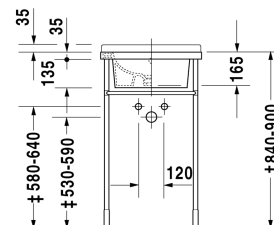

Washbasin # 0303480000 / 0303480030

| < 480 mm > |

Washbasin	Dimension	Weight	Order number
with overflow, with tap platform, underneath glazed, 480 mm			
Colors			
00 White Alpin			
Variant			
●	480 x 465 mm	12.500 kg	0303480000
● ● ●	480 x 465 mm	12.500 kg	0303480030
Infobox			
Only in combination with metal console			
Sanitary ceramics with the special WonderGliss surface finish will remain clean and attractive-looking for a long time to come. When ordering WonderGliss please add a "1" as eleventh digit to the model number.			
Suitable products			
Metal console height adjustable +50 mm, for furniture basin # 030348,			003064
Vanity unit wall-mounted 2 drawers, upper drawer including cut-out for siphon and siphon cover, countertop including one cut-out, for 1 vanity basin central, 800 x 550 mm	800 x 550 mm		KT6754
Happy D.2 vanity unit for console compact 1 pull-out compartment, 800 x 478 mm	800 x 478 mm		H25502
Happy D.2 vanity unit for console compact 1 pull-out compartment, 900 x 478 mm	900 x 478 mm		H25503
Happy D.2 vanity unit for console 1 pull-out compartment, 600 x 548 mm	600 x 548 mm		H25510
X-Large vanity unit for console compact 1 pull-out compartment, compartment consists of glass dividers and 2 boxes (small/large), 700 x 478 mm	700 x 478 mm		XL5401
X-Large vanity unit for console compact 1 pull-out compartment, compartment consists of glass dividers and 2 boxes (small/large), 800 x 478 mm	800 x 478 mm		XL5402