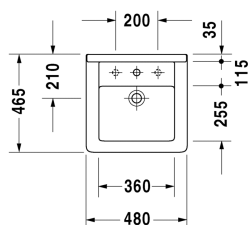

Washbasin # 0303480000 / 0303480030

| < 480 mm > |

Washbasin	Dimension	Weight	Order number
with overflow, with tap platform, underneath glazed, 480 mm			
Colors			
00 White Alpin			
Variant			
●	480 x 465 mm	12.500 kg	0303480000
● ● ●	480 x 465 mm	12.500 kg	0303480030
Infobox			
Only in combination with metal console			
Sanitary ceramics with the special WonderGliss surface finish will remain clean and attractive-looking for a long time to come. When ordering WonderGliss please add a "1" as eleventh digit to the model number.			
Suitable products			
Metal console height adjustable +50 mm, for furniture basin # 030348,			003064
Vanity unit wall-mounted 2 drawers, upper drawer including cut-out for siphon and siphon cover, countertop including one cut-out, for 1 vanity basin central, 800 x 550 mm	800 x 550 mm		KT6754
Happy D.2 vanity unit for console compact 1 pull-out compartment, 800 x 478 mm	800 x 478 mm		H25502
Happy D.2 vanity unit for console compact 1 pull-out compartment, 900 x 478 mm	900 x 478 mm		H25503
Happy D.2 vanity unit for console 1 pull-out compartment, 600 x 548 mm	600 x 548 mm		H25510
X-Large vanity unit for console compact 1 pull-out compartment, compartment consists of glass dividers and 2 boxes (small/large), 700 x 478 mm	700 x 478 mm		XL5401
X-Large vanity unit for console compact 1 pull-out compartment, compartment consists of glass dividers and 2 boxes (small/large), 800 x 478 mm	800 x 478 mm		XL5402