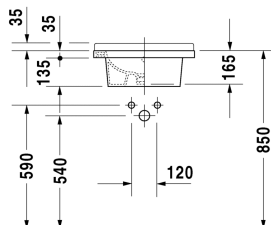

Washbasin # 0303480000 / 0303480030

| < 480 mm > |

Washbasin	Dimension	Weight	Order number
with overflow, with tap platform, underneath glazed, 480 mm			
Colors			
00 White Alpin			
Variant			
●	480 x 465 mm	12.500 kg	0303480000
● ● ●	480 x 465 mm	12.500 kg	0303480030
Infobox			
Only in combination with metal console			
Sanitary ceramics with the special WonderGliss surface finish will remain clean and attractive-looking for a long time to come. When ordering WonderGliss please add a "1" as eleventh digit to the model number.			
Suitable products			
Metal console height adjustable +50 mm, for furniture basin # 030348,			003064
Vanity unit wall-mounted 2 drawers, upper drawer including cut-out for siphon and siphon cover, countertop including one cut-out, for 1 vanity basin central, 800 x 550 mm	800 x 550 mm		KT6754
Happy D.2 vanity unit for console compact 1 pull-out compartment, 800 x 478 mm	800 x 478 mm		H25502
Happy D.2 vanity unit for console compact 1 pull-out compartment, 900 x 478 mm	900 x 478 mm		H25503
Happy D.2 vanity unit for console 1 pull-out compartment, 600 x 548 mm	600 x 548 mm		H25510
X-Large vanity unit for console compact 1 pull-out compartment, compartment consists of glass dividers and 2 boxes (small/large), 700 x 478 mm	700 x 478 mm		XL5401
X-Large vanity unit for console compact 1 pull-out compartment, compartment consists of glass dividers and 2 boxes (small/large), 800 x 478 mm	800 x 478 mm		XL5402