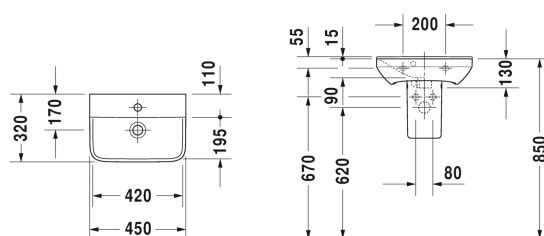

Handrinse basin # 0716450000 / 0716450060

| < 450 mm > |

Handrinse basin	Dimension	Weight	Order number
with overflow, with tap platform, overflow clip chrome included, underneath glazed, 450 mm			
Colors			
00 White Alpin			
Variant			
●	450 x 320 mm	8.500 kg	0716450000
☒	450 x 320 mm	8.500 kg	0716450060
Sanitary ceramics with the special WonderGliss surface finish will remain clean and attractive-looking for a long time to come. When ordering WonderGliss please add a "1" as eleventh digit to the model number.			
Suitable products			
Semi pedestal for # 071645, 165 x 230 mm	165 x 230 mm		085838

All drawings contain the necessary measurements which are subject to standard tolerances. Exact measurements, in particular for customised installation scenarios, can only be taken from the finished ceramic piece.