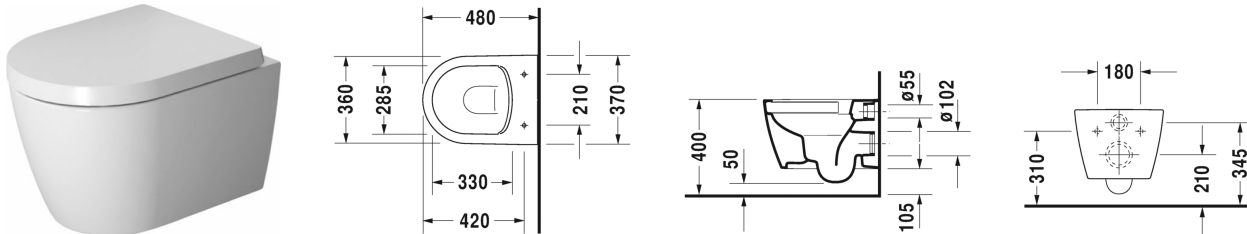

**Toilet wall mounted Compact Duravit Rimless® # 253009..00 / 253009..00**

| < 370 mm > |

| Toilet wall mounted Compact Duravit Rimless®   | Dimension     | Weight    | Order number |
|--|---------------|-----------|--------------|
| rimless, washdown model, Durafix included, UWL class 1   |               |           |              |
| <b>Colors</b>  |               |           |              |
| 00 White Alpin 20 HygieneGlaze (an antibacterial ceramic glaze that provides almost indefinite effectiveness)  |               |           |              |
| <b>Variant</b>   |               |           |              |
| ♣ inside colour White, outside colour White, 4,5 litre flush   | 370 x 480 mm  | 23.600 kg | 253009..00   |
| ♣ inside colour White, outside colour White, 4,5 litre flush   | 370 x 480 mm  | 23.600 kg | 253009..00   |
| <b>Infobox</b>   |               |           |              |
| Durafix for invisible fixation is included in delivery   |               |           |              |
| Sanitary ceramics with the special WonderGliss surface finish will remain clean and attractive-looking for a long time to come.<br>When ordering WonderGliss please add a "1" as eleventh digit to the model number. |               |           |              |
| <b>Accessory for ceramics</b>  |               |           |              |
| Toilet seat and cover removable, hinges stainless steel, with automatic closure  |               | 2.000 kg  | 002019       |
| Toilet seat and cover hinges stainless steel, without automatic closure  |               | 2.000 kg  | 002011       |
| Fixing for wall mounted bidet and wall mounted toilet  | Ø 12 x 180 mm | 0.200 kg  | 006500       |
| <b>Accessory</b>   |               |           |              |
| Noise reduction gasket for wall mounted toilet   |               | 0.300 kg  | 005064       |