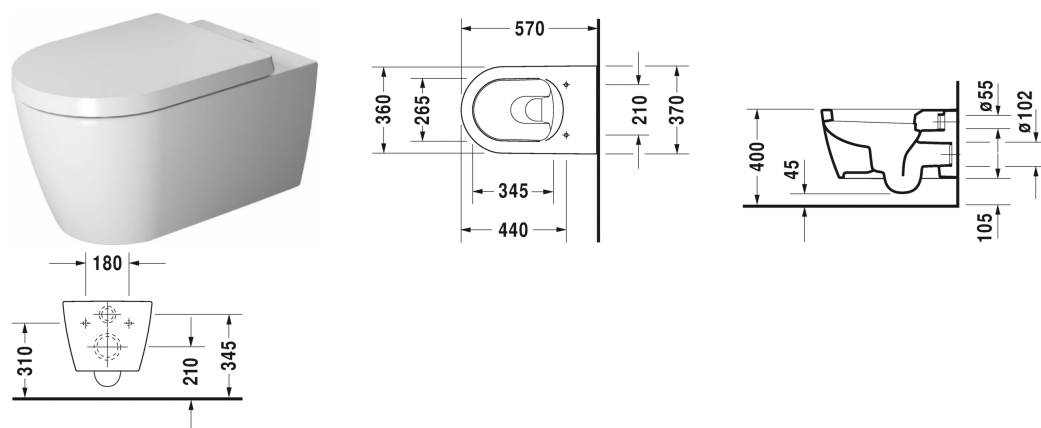

**Toilet wall mounted # 252809..00 / 252809..00**

| &lt; 370 mm &gt; |

Toilet wall mounted	Dimension	Weight	Order number
washdown model, Durafix included, UWL class 1, 4,5 litre flush			
<b>Colors</b>			
00 White Alpin 20 HygieneGlaze (an antibacterial ceramic glaze that provides almost indefinite effectiveness)			
<b>Variant</b>			
♣ inside colour White, outside colour White	370 x 570 mm	26.000 kg	252809..00
♣ inside colour White, outside colour White	370 x 570 mm	26.000 kg	252809..00
<b>Infobox</b>			
Durafix for invisible fixation is included in delivery			
Sanitary ceramics with the special WonderGliss surface finish will remain clean and attractive-looking for a long time to come. When ordering WonderGliss please add a "1" as eleventh digit to the model number.			
<b>Accessory for ceramics</b>			
Toilet seat and cover removable, hinges stainless steel, with automatic closure		2.100 kg	002009
Toilet seat and cover hinges stainless steel, without automatic closure		2.100 kg	002001
<b>Accessory</b>			
Noise reduction gasket for wall mounted toilet		0.300 kg	005064
Fixing for wall mounted bidet and wall mounted toilet	Ø 12 x 180 mm	0.200 kg	006500

All drawings contain the necessary measurements which are subject to standard tolerances. Exact measurements, in particular for customised installation scenarios, can only be taken from the finished ceramic piece.