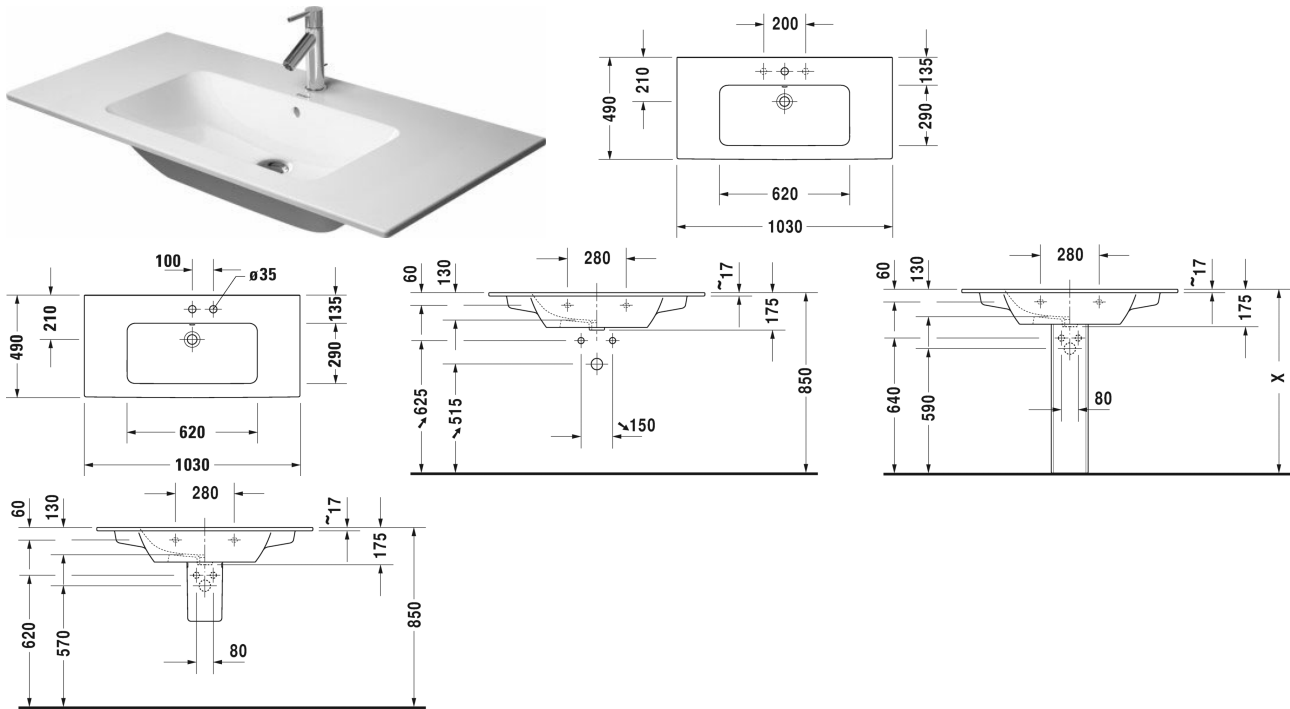

Washbasin, furniture washbasin # 2336100000 / 2336100030 /  
2336100058 / 2336100060

|< 1030 mm >|

Washbasin, furniture washbasin	Dimension	Weight	Order number
with overflow, with tap platform, 1030 mm			
<b>Colors</b>			
00 White Alpin			
<b>Variant</b>			
●	1030 x 490 mm	26.000 kg	2336100000
●●●	1030 x 490 mm	26.000 kg	2336100030
●●	1030 x 490 mm	26.000 kg	2336100058
⊗	1030 x 490 mm	26.000 kg	2336100060
Sanitary ceramics with the special WonderGliss surface finish will remain clean and attractive-looking for a long time to come. When ordering WonderGliss please add a "1" as eleventh digit to the model number.			
<b>Accessory</b>			
Space saving waste	1 1/4" mm	0.400 kg	005076
<b>Suitable products</b>			

*All drawings contain the necessary measurements which are subject to standard tolerances. Exact measurements, in particular for customised installation scenarios, can only be taken from the finished ceramic piece.*