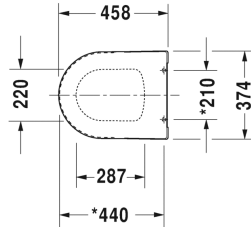

Toilet seat and cover # 0020010000

Toilet seat and cover	Dimension	Weight	Order number
hinges stainless steel, without automatic closure			
Colors			
00 White Alpin			
Variant			
inside colour White, outside colour White		2.100 kg	0020010000

All drawings contain the necessary measurements which are subject to standard tolerances. Exact measurements, in particular for customised installation scenarios, can only be taken from the finished ceramic piece.