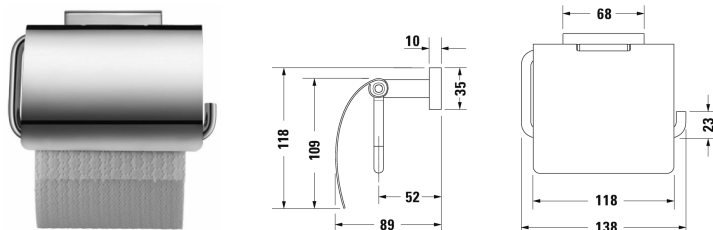

Paper holder # 0099551000

|< 138 mm >|

Paper holder	Dimension	Weight	Order number
chrome, 118 mm			
Colors			
10 Chrome			
Variant			
	138 x 89 mm	0.600 kg	0099551000

All drawings contain the necessary measurements which are subject to standard tolerances. Exact measurements, in particular for customised installation scenarios, can only be taken from the finished ceramic piece.